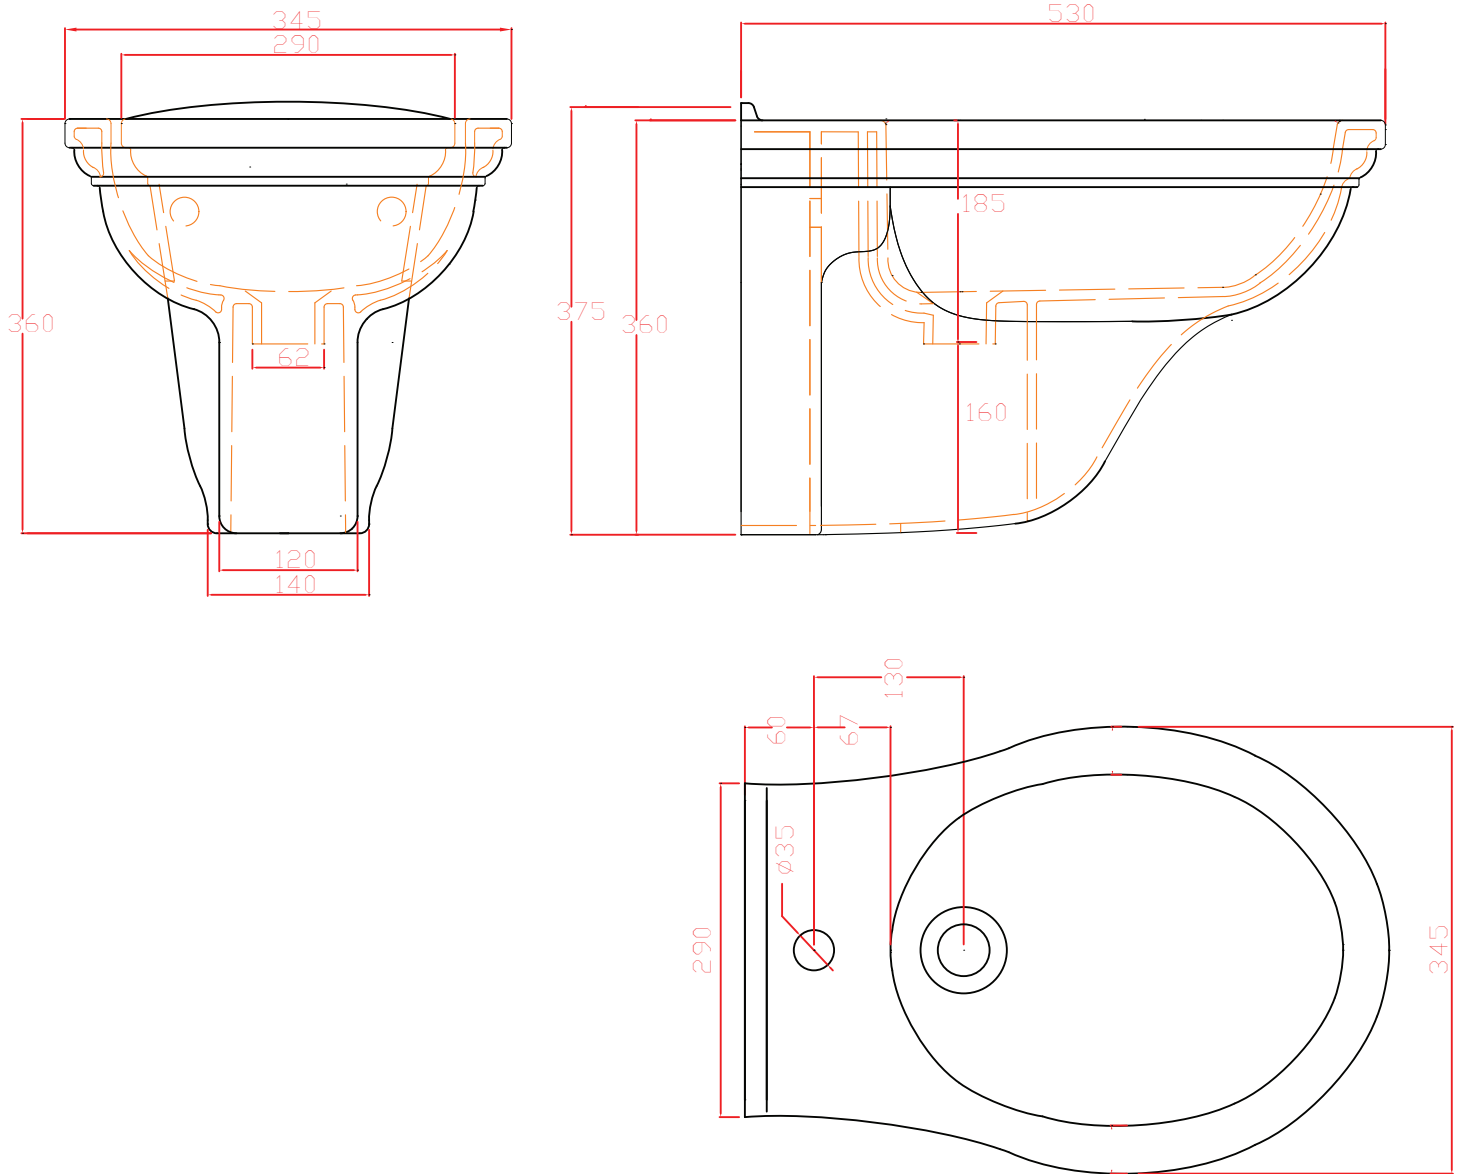

Ceramic Collection	
Radcliffe	Wall Hung Bidet

We recommend that all products are purchased with the assistance of a specialist bathroom retailer and always installed by an experienced installer who is a member of a recognized association. All sizes quoted are nominal: items may vary by plus or minus 2% against the figures quoted. When planning installations where dimensions are critical, it is essential that the space allowed for individual items is physically checked. Imperial Bathrooms can not be held liable for any costs associated with items not fitting in any given area. The contents of this statement are based on information correct at the time of publication. We reserve the right to make alterations and changes in product characteristics, fixing, packaging, operation etc at any time without notice.