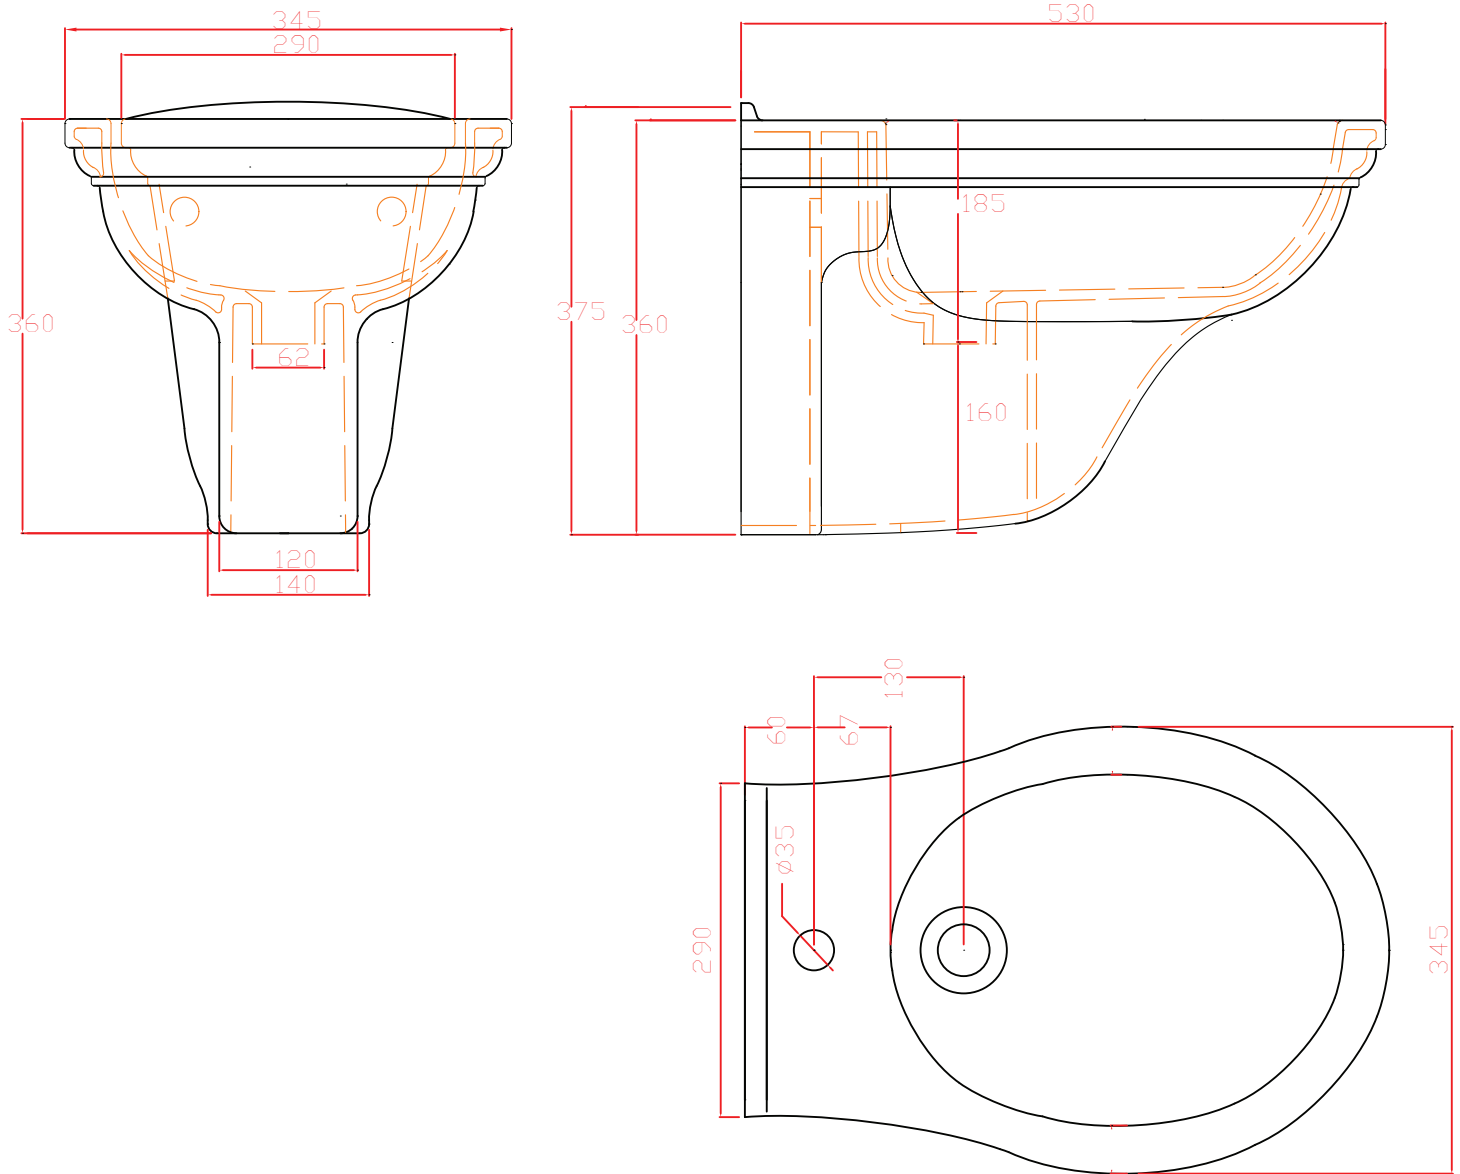

Ceramic Collection	
Carlyon	Wall Hung Bidet

We recommend that all products are purchased with the assistance of a specialist bathroom retailer and always installed by an experienced installer who is a member of a recognized association. All sizes quoted are nominal: items may vary by plus or minus 2% against the figures quoted. When planning installations where dimensions are critical, it is essential that the space allowed for individual items is physically checked. Imperial Bathrooms can not be held liable for any costs associated with items not fitting in any given area. The contents of this statement are based on information correct at the time of publication. We reserve the right to make alterations and changes in product characteristics, fixing, packaging, operation etc at any time without notice.