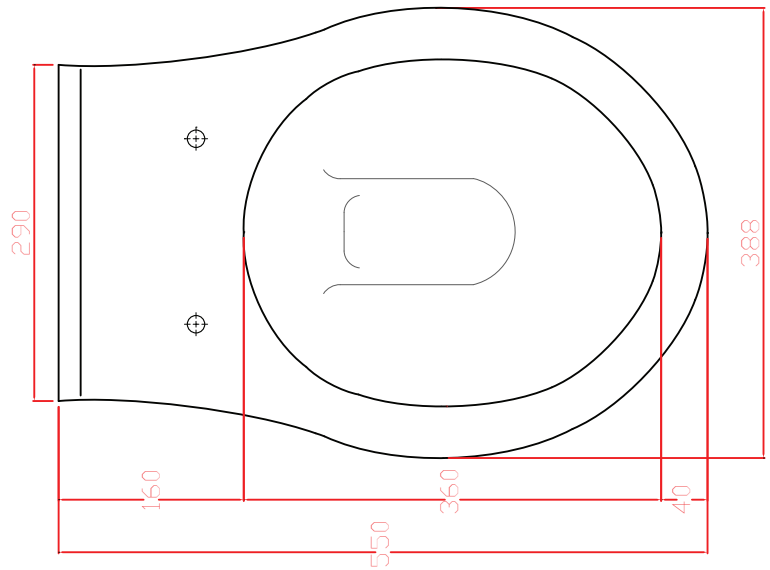

Ceramic Collection	
Radcliffe	Wall Hung WC Pan

We recommend that all products are purchased with the assistance of a specialist bathroom retailer and always installed by an experienced installer who is a member of a recognized association. All sizes quoted are nominal: items may vary by plus or minus 2% against the figures quoted. When planning installations where dimensions are critical, it is essential that the space allowed for individual items is physically checked. Imperial Bathrooms can not be held liable for any costs associated with items not fitting in any given area. The contents of this statement are based on information correct at the time of publication. We reserve the right to make alterations and changes in product characteristics, fixing, packaging, operation etc at any time without notice.