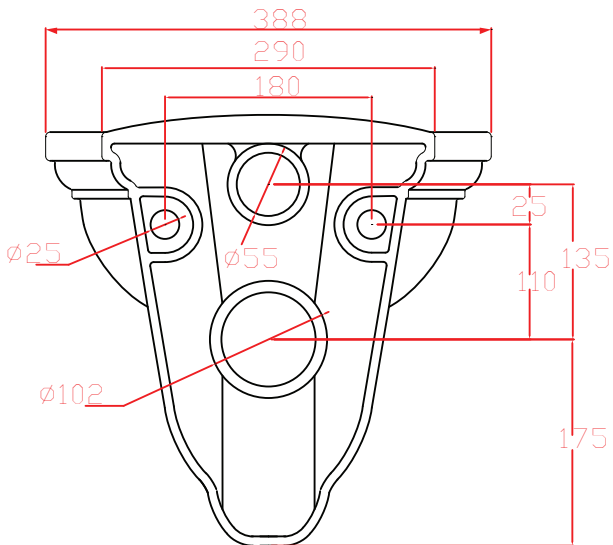

Ceramic Collection	
Radcliffe	Wall Hung WC Pan

We recommend that all products are purchased with the assistance of a specialist bathroom retailer and always installed by an experienced installer who is a member of a recognized association. All sizes quoted are nominal: items may vary by plus or minus 2% against the figures quoted. When planning installations where dimensions are critical, it is essential that the space allowed for individual items is physically checked. Imperial Bathrooms can not be held liable for any costs associated with items not fitting in any given area. The contents of this statement are based on information correct at the time of publication. We reserve the right to make alterations and changes in product characteristics, fixing, packaging, operation etc at any time without notice.