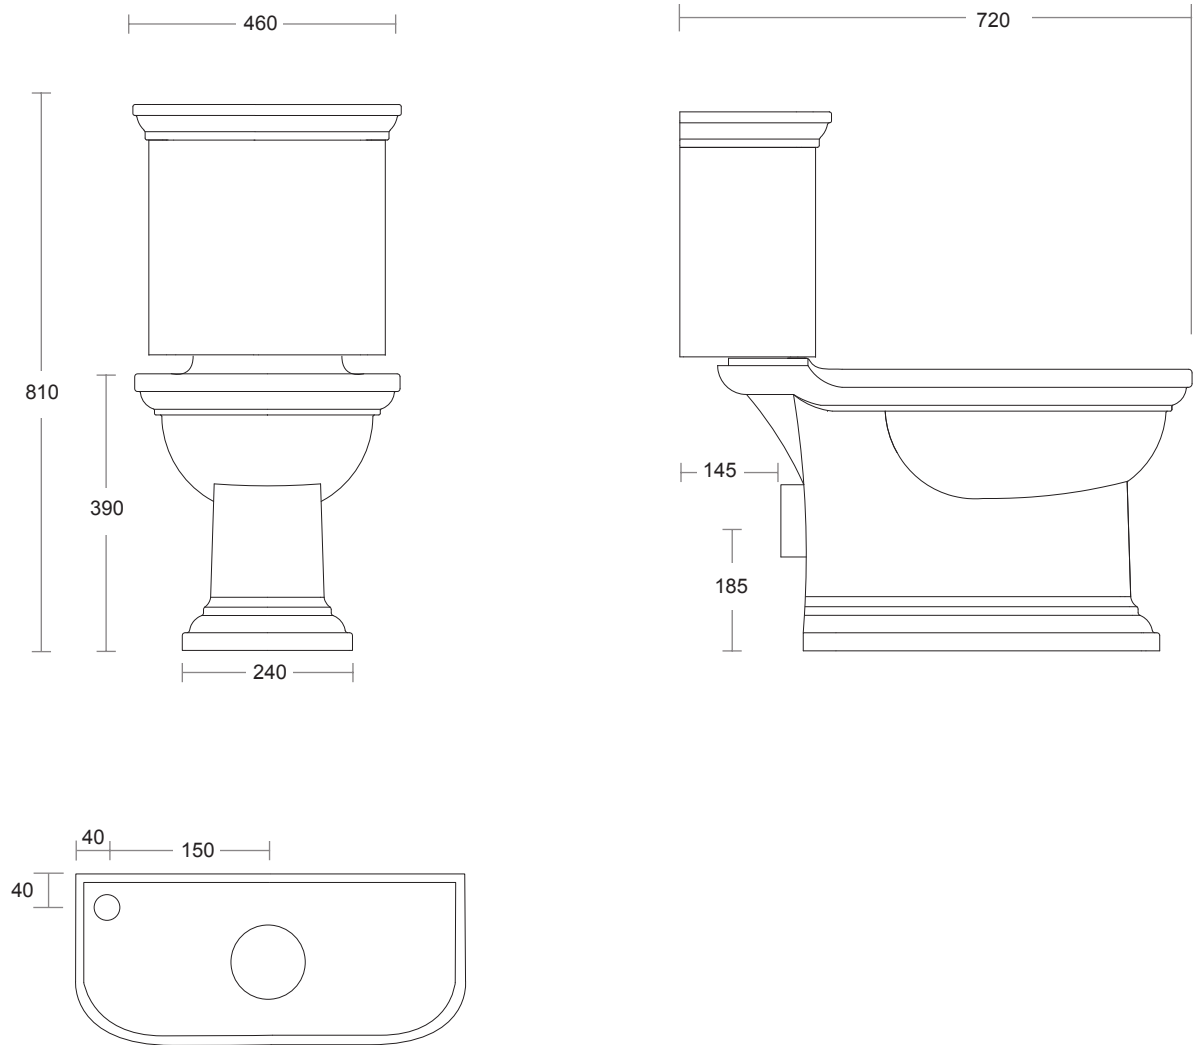

Ceramic Collection	
Carlyon	Close Coupled WC Pan

We recommend that all products are purchased with the assistance of a specialist bathroom retailer and always installed by an experienced installer who is a member of a recognized association. All sizes quoted are nominal: items may vary by plus or minus 2% against the figures quoted. When planning installations where dimensions are critical, it is essential that the space allowed for individual items is physically checked. Imperial Bathrooms can not be held liable for any costs associated with items not fitting in any given area. The contents of this statement are based on information correct at the time of publication. We reserve the right to make alterations and changes in product characteristics, fixing, packaging, operation etc at any time without notice.