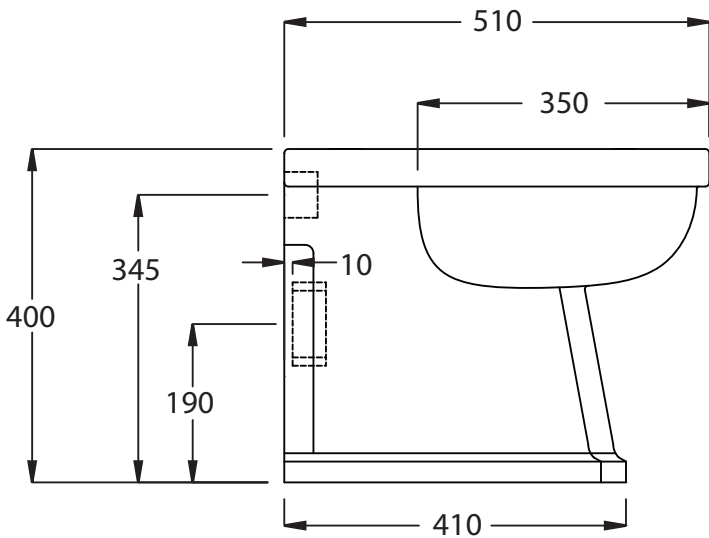

Ceramic Collection	
Chelsea	Back to wall pan

We recommend that all products are purchased with the assistance of a specialist bathroom retailer and always installed by an experienced installer who is a member of a recognized association. All sizes quoted are nominal: items may vary by plus or minus 2% against the figures quoted. When planning installations where dimensions are critical, it is essential that the space allowed for individual items is physically checked. Imperial Bathrooms can not be held liable for any costs associated with items not fitting in any given area. The contents of this statement are based on information correct at the time of publication. We reserve the right to make alterations and changes in product characteristics, fixing, packaging, operation etc at any time without notice.