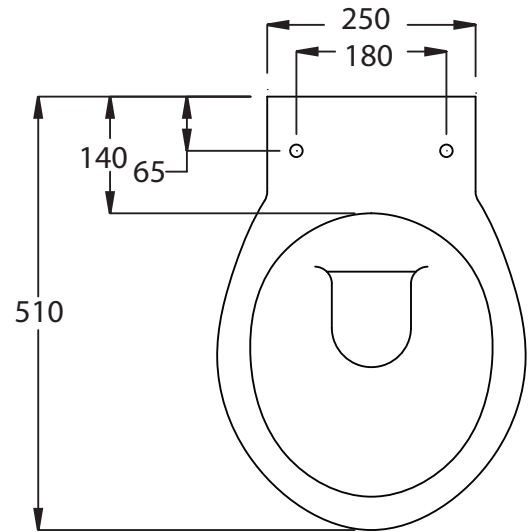

Ceramic Collection	
Chelsea	Back to wall pan

We recommend that all products are purchased with the assistance of a specialist bathroom retailer and always installed by an experienced installer who is a member of a recognized association. All sizes quoted are nominal: items may vary by plus or minus 2% against the figures quoted. When planning installations where dimensions are critical, it is essential that the space allowed for individual items is physically checked. Imperial Bathrooms can not be held liable for any costs associated with items not fitting in any given area. The contents of this statement are based on information correct at the time of publication. We reserve the right to make alterations and changes in product characteristics, fixing, packaging, operation etc at any time without notice.