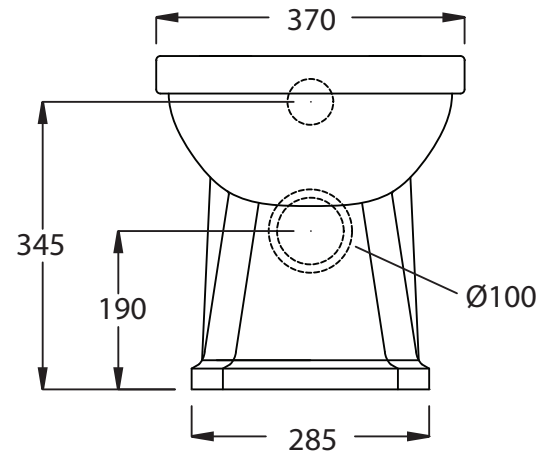

Ceramic Collection	
Chelsea	Back to wall pan

We recommend that all products are purchased with the assistance of a specialist bathroom retailer and always installed by an experienced installer who is a member of a recognized association. All sizes quoted are nominal: items may vary by plus or minus 2% against the figures quoted. When planning installations where dimensions are critical, it is essential that the space allowed for individual items is physically checked. Imperial Bathrooms can not be held liable for any costs associated with items not fitting in any given area. The contents of this statement are based on information correct at the time of publication. We reserve the right to make alterations and changes in product characteristics, fixing, packaging, operation etc at any time without notice.