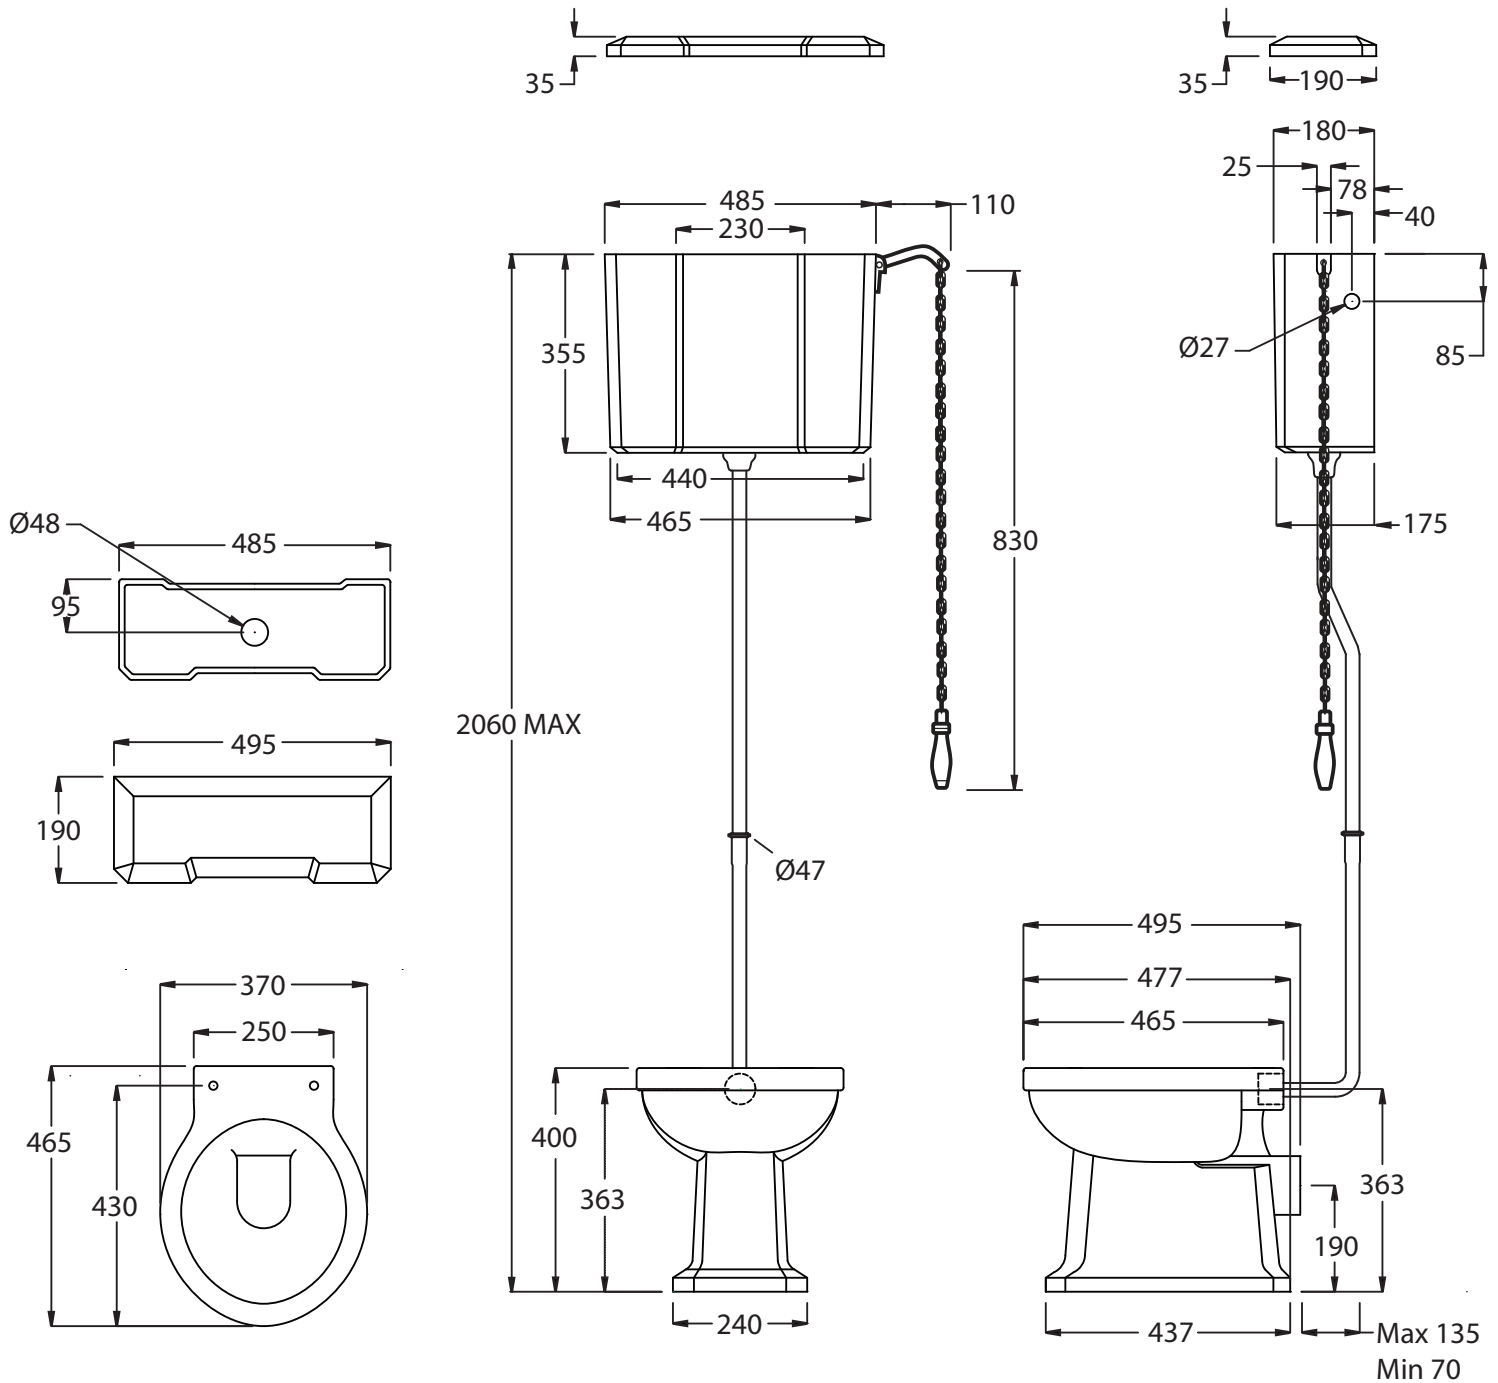

Ceramic Collection	
Chelsea	High level cistern

We recommend that all products are purchased with the assistance of a specialist bathroom retailer and always installed by an experienced installer who is a member of a recognized association. All sizes quoted are nominal: items may vary by plus or minus 2% against the figures quoted. When planning installations where dimensions are critical, it is essential that the space allowed for individual items is physically checked. Imperial Bathrooms can not be held liable for any costs associated with items not fitting in any given area. The contents of this statement are based on information correct at the time of publication. We reserve the right to make alterations and changes in product characteristics, fixing, packaging, operation etc at any time without notice.