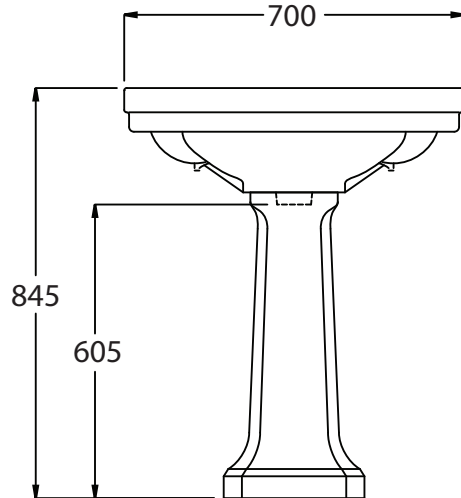

Ceramic Collection

Chelsea	Wash basin with pedestal
---------	--------------------------

We recommend that all products are purchased with the assistance of a specialist bathroom retailer and always installed by an experienced installer who is a member of a recognized association. All sizes quoted are nominal: items may vary by plus or minus 2% against the figures quoted. When planning installations where dimensions are critical, it is essential that the space allowed for individual items is physically checked. Imperial Bathrooms can not be held liable for any costs associated with items not fitting in any given area. The contents of this statement are based on information correct at the time of publication. We reserve the right to make alterations and changes in product characteristics, fixing, packaging, operation etc at any time without notice.