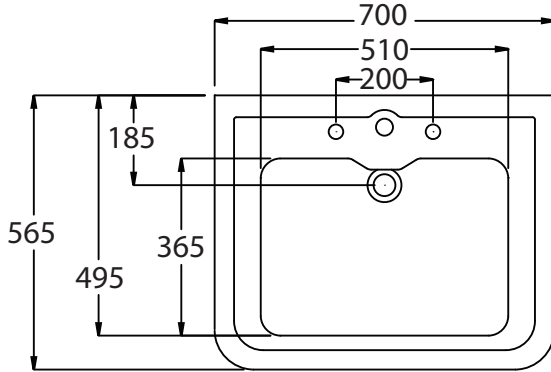

Ceramic Collection

Chelsea	Wash basin with pedestal
---------	--------------------------

We recommend that all products are purchased with the assistance of a specialist bathroom retailer and always installed by an experienced installer who is a member of a recognized association. All sizes quoted are nominal: items may vary by plus or minus 2% against the figures quoted. When planning installations where dimensions are critical, it is essential that the space allowed for individual items is physically checked. Imperial Bathrooms can not be held liable for any costs associated with items not fitting in any given area. The contents of this statement are based on information correct at the time of publication. We reserve the right to make alterations and changes in product characteristics, fixing, packaging, operation etc at any time without notice.