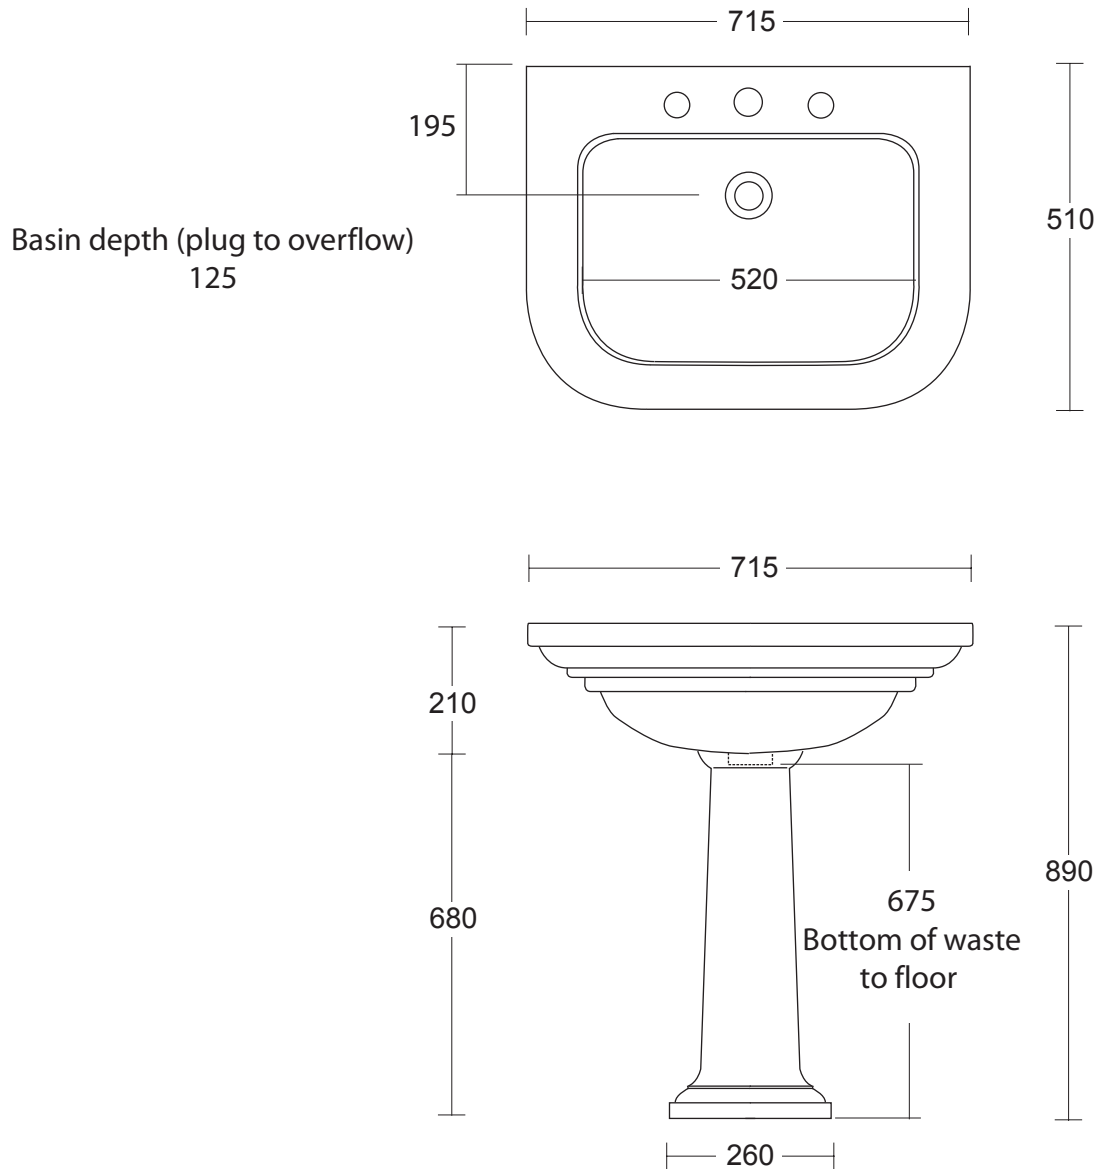

Ceramic Collection	
Carlyon	Large Basin & Pedestal

We recommend that all products are purchased with the assistance of a specialist bathroom retailer and always installed by an experienced installer who is a member of a recognized association. All sizes quoted are nominal: items may vary by plus or minus 2% against the figures quoted. When planning installations where dimensions are critical, it is essential that the space allowed for individual items is physically checked. Imperial Bathrooms can not be held liable for any costs associated with items not fitting in any given area. The contents of this statement are based on information correct at the time of publication. We reserve the right to make alterations and changes in product characteristics, fixing, packaging, operation etc at any time without notice.