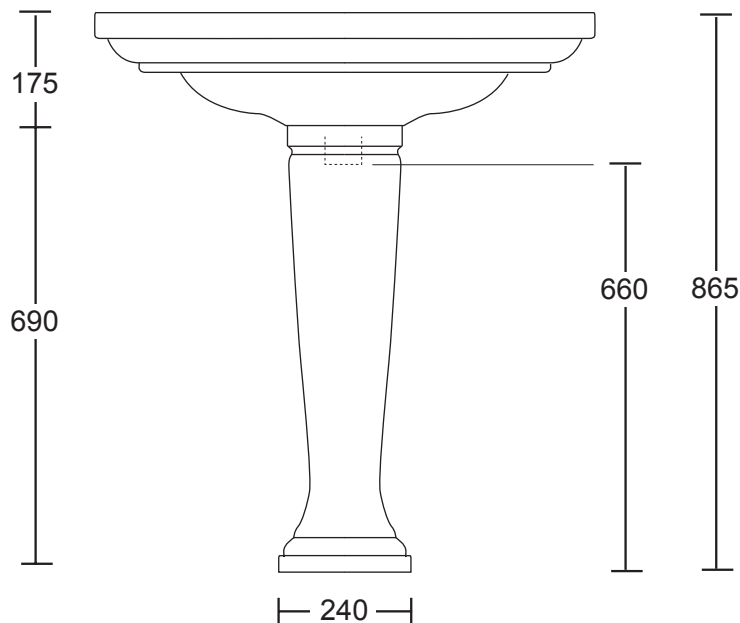

Ceramic Collection	
Radcliffe	Pedestal Basin

We recommend that all products are purchased with the assistance of a specialist bathroom retailer and always installed by an experienced installer who is a member of a recognized association. All sizes quoted are nominal: items may vary by plus or minus 2% against the figures quoted. When planning installations where dimensions are critical, it is essential that the space allowed for individual items is physically checked. Imperial Bathrooms can not be held liable for any costs associated with items not fitting in any given area. The contents of this statement are based on information correct at the time of publication. We reserve the right to make alterations and changes in product characteristics, fixing, packaging, operation etc at any time without notice.