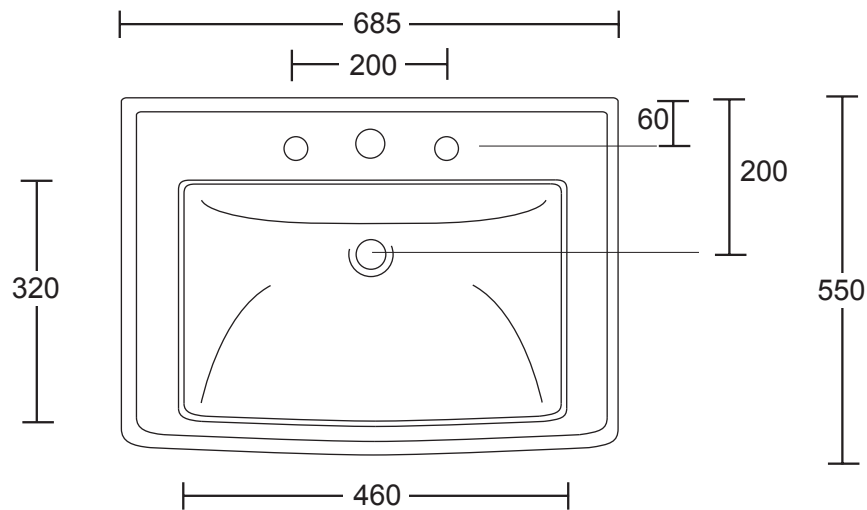

Ceramic Collection	
Radcliffe	Pedestal Basin

We recommend that all products are purchased with the assistance of a specialist bathroom retailer and always installed by an experienced installer who is a member of a recognized association. All sizes quoted are nominal: items may vary by plus or minus 2% against the figures quoted. When planning installations where dimensions are critical, it is essential that the space allowed for individual items is physically checked. Imperial Bathrooms can not be held liable for any costs associated with items not fitting in any given area. The contents of this statement are based on information correct at the time of publication. We reserve the right to make alterations and changes in product characteristics, fixing, packaging, operation etc at any time without notice.