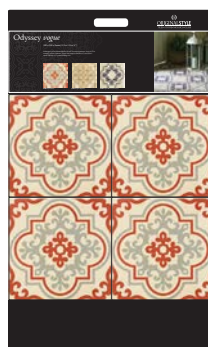

Odyssey Grande

Display stand DS4018

The new collection is offered on a floor standing browser loaded with 10 display boards. Each board is tiled with a 4 tile repeat in a single colourway.

Each board features a full colour graphic with product information and a setting photograph.

Samples of Citadel Borders are not displayed on the stand due to space limitations, but full product details and images are displayed on the backing panel.

Approximate dimensions:

Stand: 1500mm(h) x 630mm(w) x 660mm(d)

59"(h) x 25"(w) x 26"(d)

Boards: 1000mm(h) x 610mm(w)

39½" x 24"