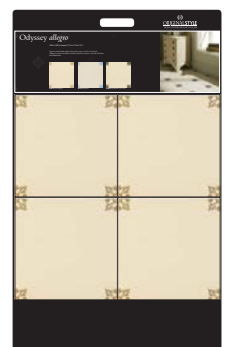

Each board features a full colour graphic with product information and a setting photograph.

Samples of Citadel Borders are not displayed on the stand due to space limitations, but full product details and images are displayed on the backing panel.

Approximate dimensions:

Stand: 1500mm(h) x 630mm(w) x 660mm(d)

59"(h) x 25"(w) x 26"(d)

Boards: 1000mm(h) x 610mm(w)

39½" x 24"

Odyssey Tapestry Collection

The new Odyssey Tapestry Collection comprises 12 individual pattern designs screen printed in soft blues on a Brilliant White tile base. The designs can be used individually in a repeat pattern or mixed randomly to create a patchwork effect. A mixed pack of all 12 designs (ie one of each pattern) is also available **8512A**