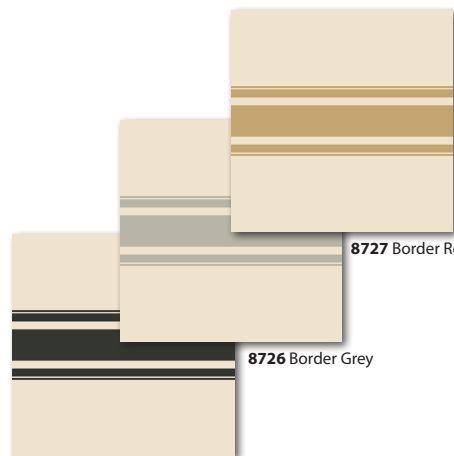

Arcadia

8703 Arcadia Grey
Light Grey / Dark Grey

8704 Arcadia Blue
Dark Blue / Light Blue

Bolero

8712 Bolero Grey
Light Grey / Dark Grey /
Summer Yellow

8711 Bolero Blue
Light Blue / Dark Blue /
Denim

Odyssey Grande

Breton

8721 Breton Regency
Light Grey / Dark Grey /
Regency Bath

8720 Breton Denim
Light Grey / Dark Grey /
Denim

Voltaire

8719 Voltaire Grey
Light Grey / Dark Grey

Citadel borders and corners

8728 Corner Black

8729 Corner Grey

8730 Corner Regency

8725 Border Black

8726 Border Grey

8727 Border Regency

Odyssey Grande

Display stand DS4018

The new collection is offered on a floor standing browser loaded with 10 display boards. Each board is tiled with a 4 tile repeat in a single colourway.

Josette Blue
8509A

Toulon Blue
8504A

Chambray Blue
8511A

Filigree Blue
8503A

St Malo Blue
8506A

Vannerie Blue
8508A

Chantilly Blue
8502A

Odyssey Tapestry Collection