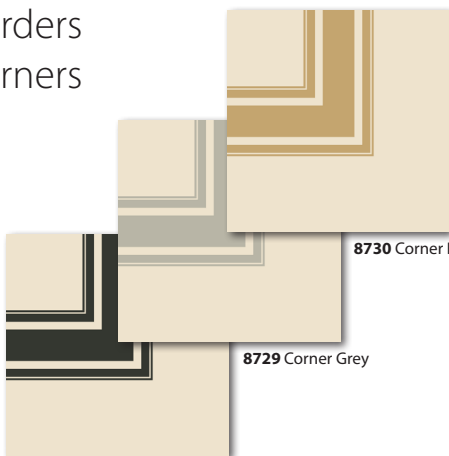

Breton

8721 Breton Regency
Light Grey / Dark Grey /
Regency Bath

8720 Breton Denim
Light Grey / Dark Grey /
Denim

Voltaire

8719 Voltaire Grey
Light Grey / Dark Grey

Citadel borders and corners

8728 Corner Black

8729 Corner Grey

8730 Corner Regency

8725 Border Black

8726 Border Grey

8727 Border Regency

Odyssey Grande

Display stand DS4018

The new collection is offered on a floor standing browser loaded with 10 display boards. Each board is tiled with a 4 tile repeat in a single colourway.

Each board features a full colour graphic with product information and a setting photograph.

Samples of Citadel Borders are not displayed on the stand due to space limitations, but full product details and images are displayed on the backing panel.