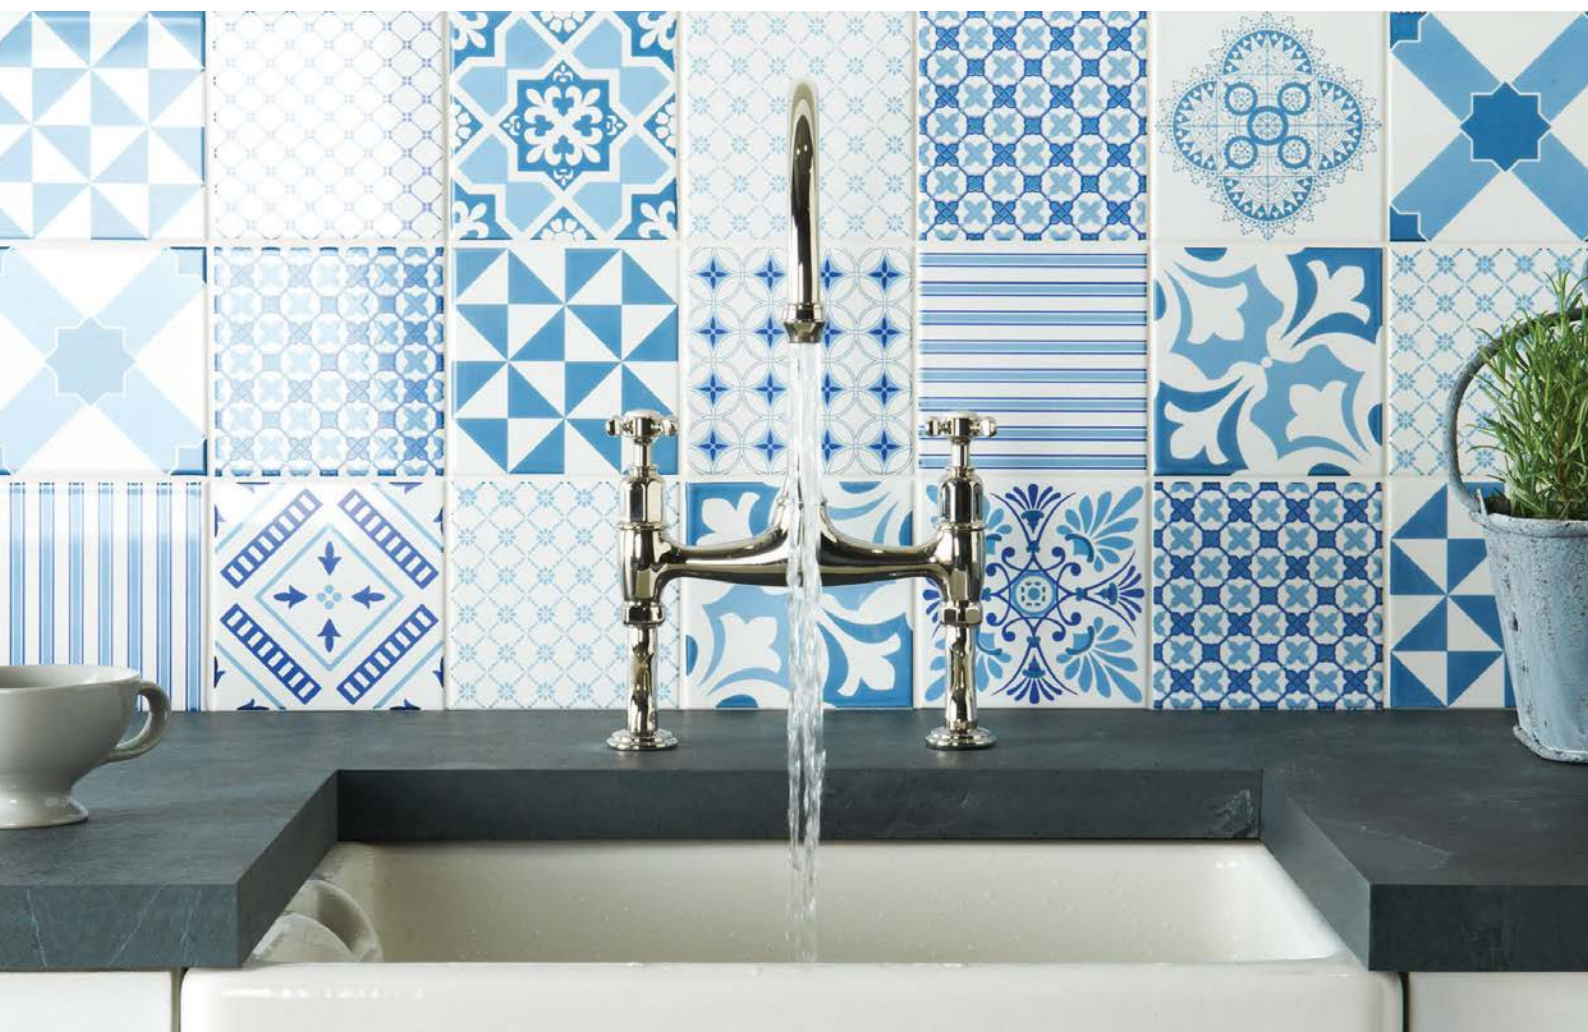

Josette Blue
8509A

Toulon Blue
8504A

Chambray Blue
8511A

Filigree Blue
8503A

St Malo Blue
8506A

Vannerie Blue
8508A

Chantilly Blue
8502A

Odyssey Tapestry Collection

Display panel

DB4220V

A pre-drilled wall mountable board
1000 x 480mm (39 3/8" x 18 15/16") with full colour
graphics and product information.

The full range of 12 samples is displayed.

DBUSA4231V / DBUSA4232V