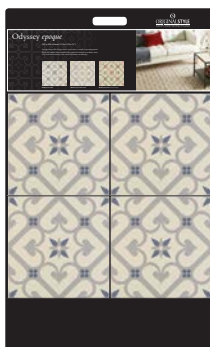

Each board features a full colour graphic with product information and a setting photograph.

Samples of Citadel Borders are not displayed on the stand due to space limitations, but full product details and images are displayed on the backing panel.

Approximate dimensions:

Stand: 1500mm(h) x 630mm(w) x 660mm(d)

59"(h) x 25"(w) x 26"(d)

Boards: 1000mm(h) x 610mm(w)

39½" x 24"

Odyssey Tapestry Collection

The new Odyssey Tapestry Collection comprises 12 individual pattern designs screen printed in soft blues on a Brilliant White tile base. The designs can be used individually in a repeat pattern or mixed randomly to create a patchwork effect. A mixed pack of all 12 designs (ie one of each pattern) is also available **8512A**