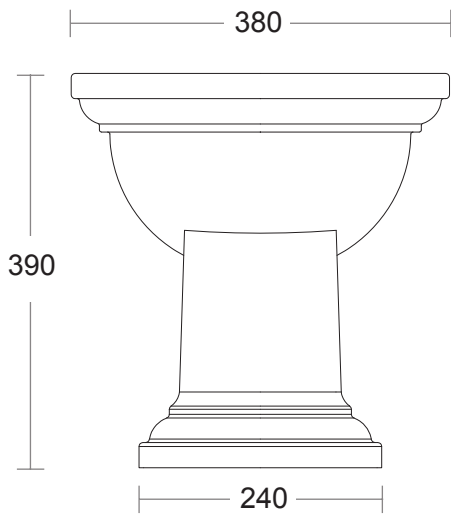

Ceramic Collection	
Radcliffe	Bidet

We recommend that all products are purchased with the assistance of a specialist bathroom retailer and always installed by an experienced installer who is a member of a recognized association. All sizes quoted are nominal: items may vary by plus or minus 2% against the figures quoted. When planning installations where dimensions are critical, it is essential that the space allowed for individual items is physically checked. Imperial Bathrooms can not be held liable for any costs associated with items not fitting in any given area. The contents of this statement are based on information correct at the time of publication. We reserve the right to make alterations and changes in product characteristics, fixing, packaging, operation etc at any time without notice.