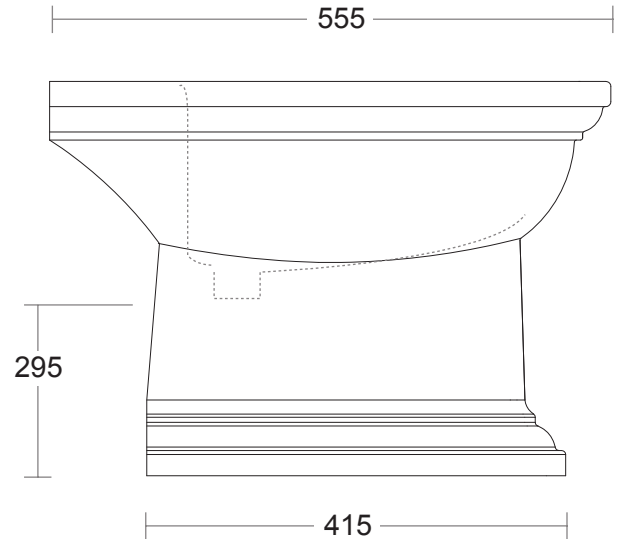

Ceramic Collection	
Radcliffe	Bidet

We recommend that all products are purchased with the assistance of a specialist bathroom retailer and always installed by an experienced installer who is a member of a recognized association. All sizes quoted are nominal: items may vary by plus or minus 2% against the figures quoted. When planning installations where dimensions are critical, it is essential that the space allowed for individual items is physically checked. Imperial Bathrooms can not be held liable for any costs associated with items not fitting in any given area. The contents of this statement are based on information correct at the time of publication. We reserve the right to make alterations and changes in product characteristics, fixing, packaging, operation etc at any time without notice.