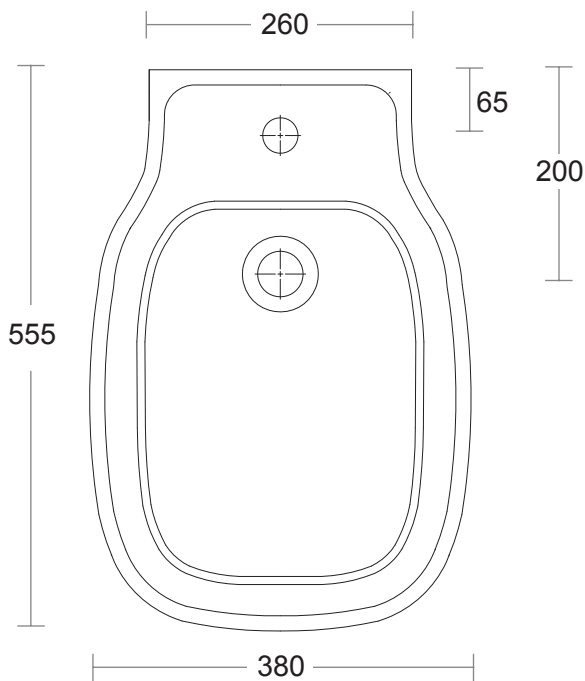

Ceramic Collection	
Radcliffe	Bidet

We recommend that all products are purchased with the assistance of a specialist bathroom retailer and always installed by an experienced installer who is a member of a recognized association. All sizes quoted are nominal: items may vary by plus or minus 2% against the figures quoted. When planning installations where dimensions are critical, it is essential that the space allowed for individual items is physically checked. Imperial Bathrooms can not be held liable for any costs associated with items not fitting in any given area. The contents of this statement are based on information correct at the time of publication. We reserve the right to make alterations and changes in product characteristics, fixing, packaging, operation etc at any time without notice.