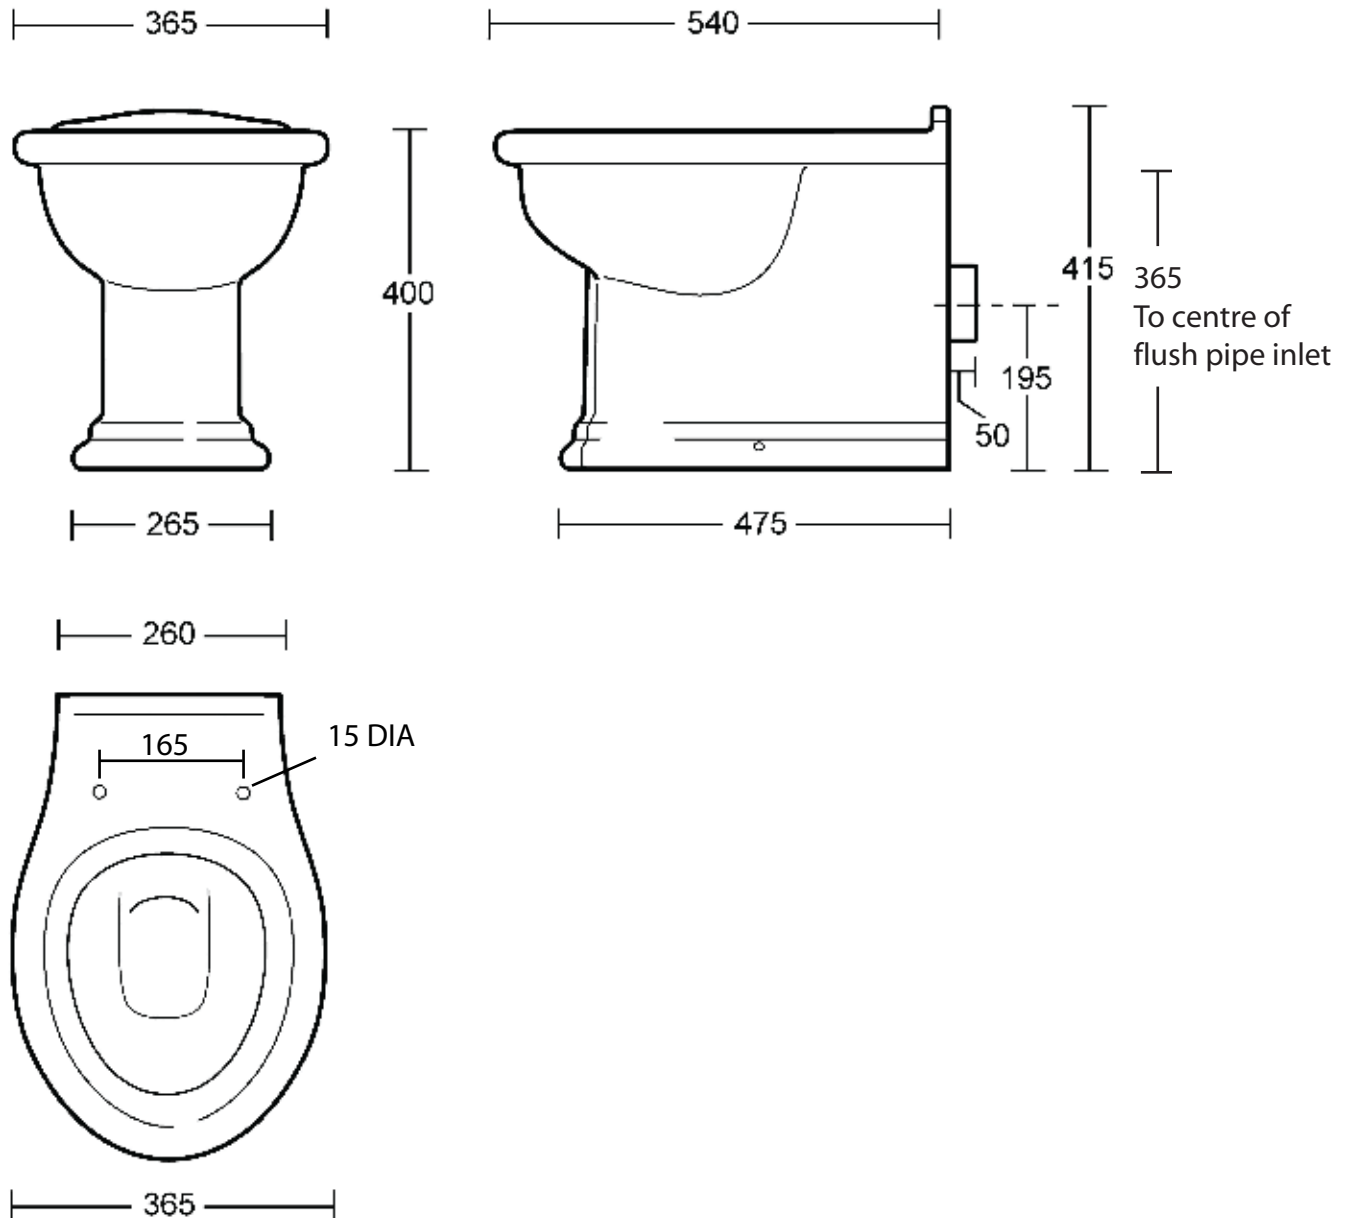

Ceramic Collection	
Bergier	Back to wall pan with concealed cistern

We recommend that all products are purchased with the assistance of a specialist bathroom retailer and always installed by an experienced installer who is a member of a recognized association. All sizes quoted are nominal: items may vary by plus or minus 2% against the figures quoted. When planning installations where dimensions are critical, it is essential that the space allowed for individual items is physically checked. Imperial Bathrooms can not be held liable for any costs associated with items not fitting in any given area. The contents of this statement are based on information correct at the time of publication. We reserve the right to make alterations and changes in product characteristics, fixing, packaging, operation etc at any time without notice.