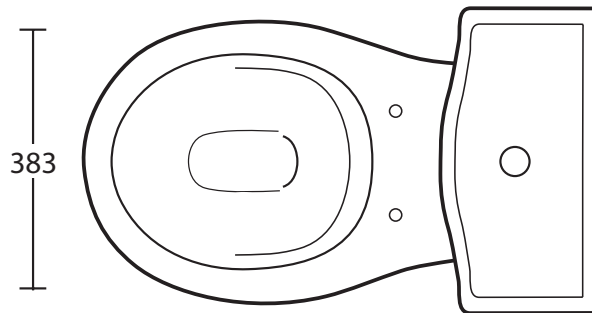

Ceramic Collection	
Bergier	Close coupled pan and cistern

We recommend that all products are purchased with the assistance of a specialist bathroom retailer and always installed by an experienced installer who is a member of a recognized association. All sizes quoted are nominal: items may vary by plus or minus 2% against the figures quoted. When planning installations where dimensions are critical, it is essential that the space allowed for individual items is physically checked. Imperial Bathrooms can not be held liable for any costs associated with items not fitting in any given area. The contents of this statement are based on information correct at the time of publication. We reserve the right to make alterations and changes in product characteristics, fixing, packaging, operation etc at any time without notice.