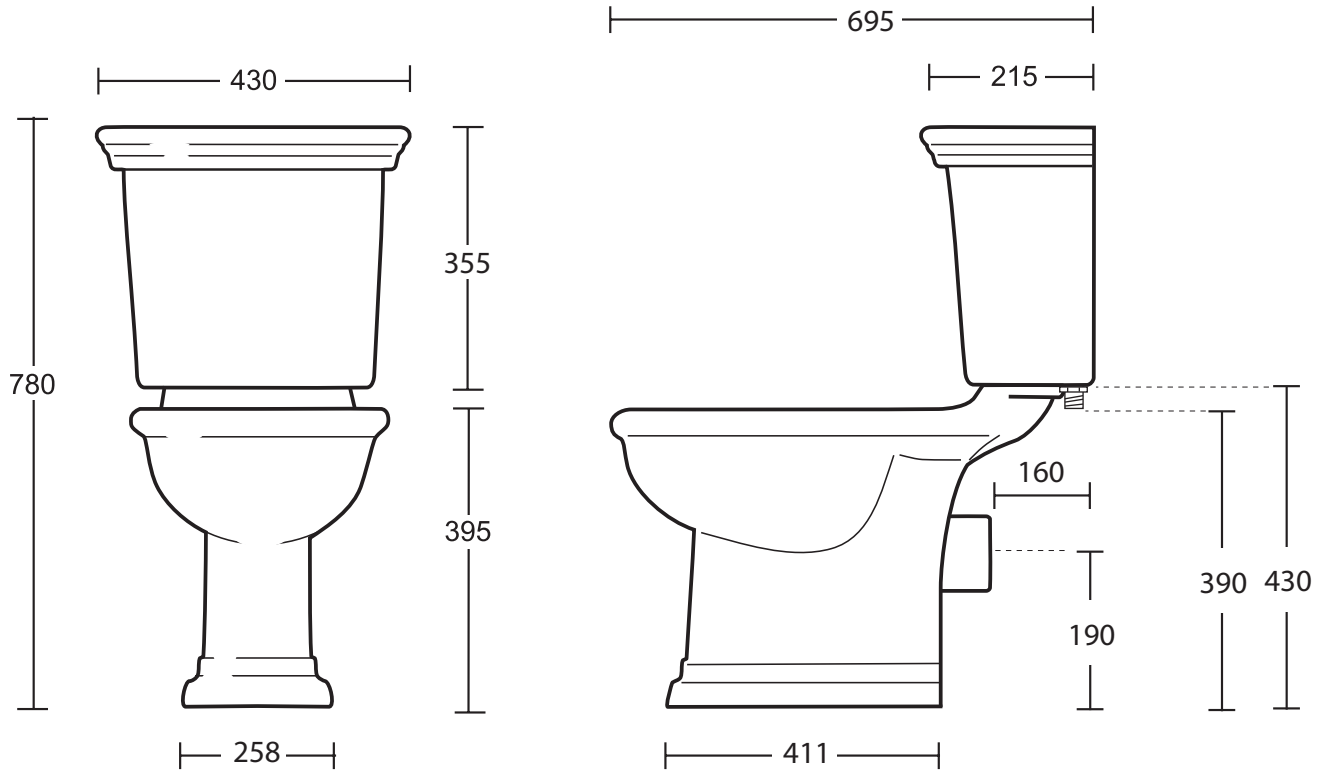

Ceramic Collection	
Bergier	Close coupled pan and cistern

We recommend that all products are purchased with the assistance of a specialist bathroom retailer and always installed by an experienced installer who is a member of a recognized association. All sizes quoted are nominal: items may vary by plus or minus 2% against the figures quoted. When planning installations where dimensions are critical, it is essential that the space allowed for individual items is physically checked. Imperial Bathrooms can not be held liable for any costs associated with items not fitting in any given area. The contents of this statement are based on information correct at the time of publication. We reserve the right to make alterations and changes in product characteristics, fixing, packaging, operation etc at any time without notice.