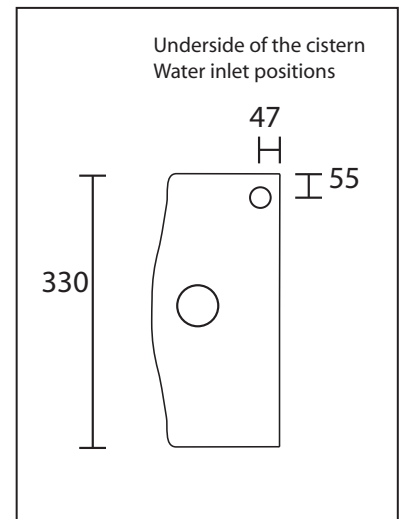

Ceramic Collection	
Bergier	Close coupled pan and cistern

We recommend that all products are purchased with the assistance of a specialist bathroom retailer and always installed by an experienced installer who is a member of a recognized association. All sizes quoted are nominal: items may vary by plus or minus 2% against the figures quoted. When planning installations where dimensions are critical, it is essential that the space allowed for individual items is physically checked. Imperial Bathrooms can not be held liable for any costs associated with items not fitting in any given area. The contents of this statement are based on information correct at the time of publication. We reserve the right to make alterations and changes in product characteristics, fixing, packaging, operation etc at any time without notice.