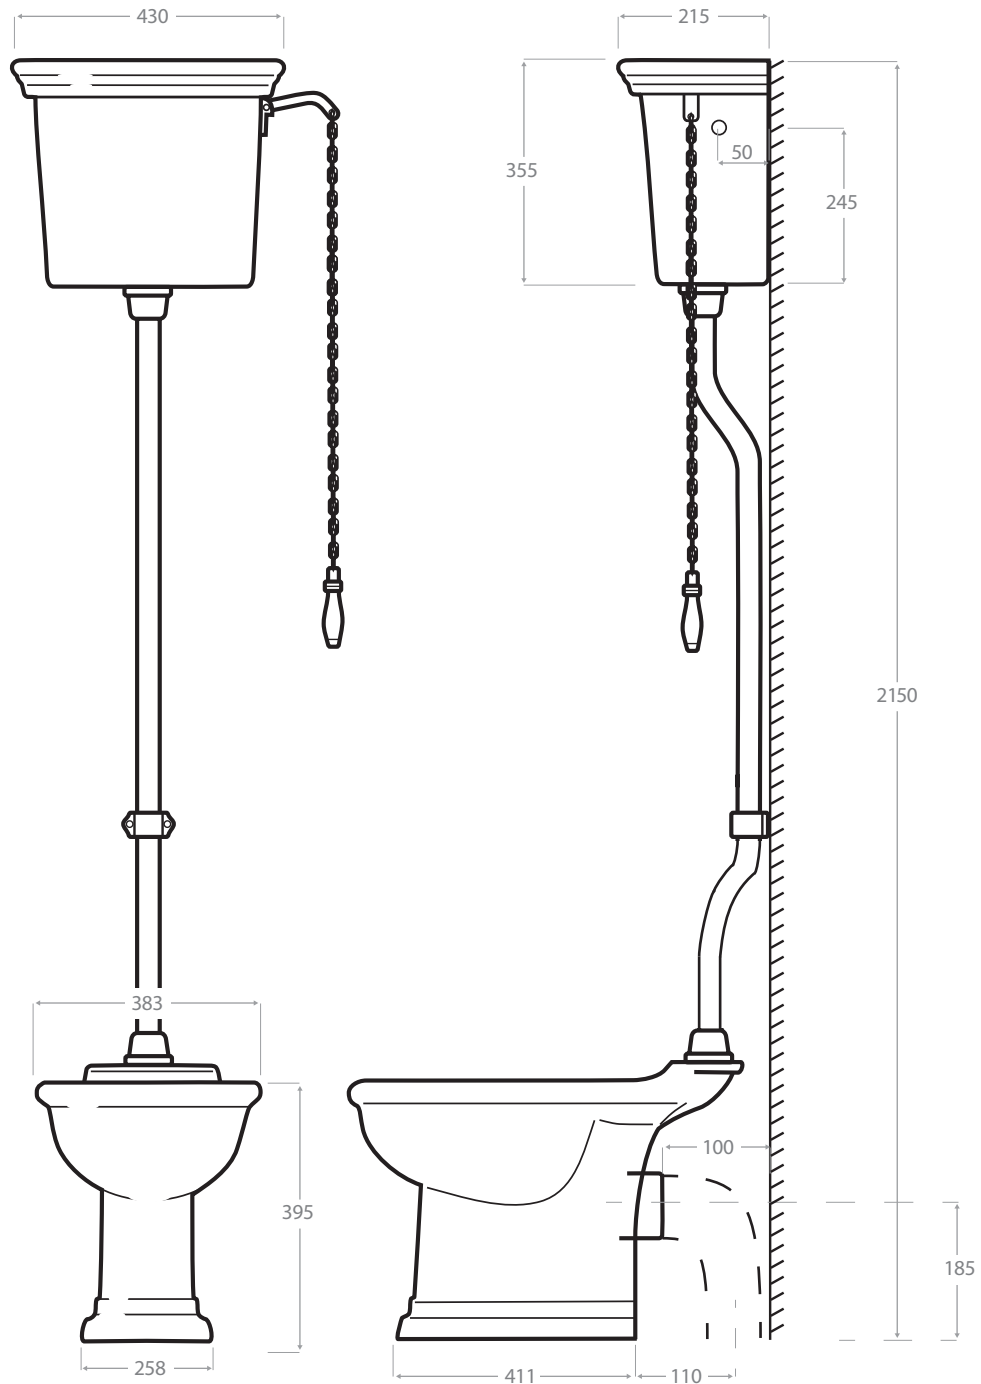

Ceramic Collection	
<b>Bergier</b>	Pan & high level cistern including White ornate brackets

We recommend that all products are purchased with the assistance of a specialist bathroom retailer and always installed by an experienced installer who is a member of a recognized association. All sizes quoted are nominal: items may vary by plus or minus 2% against the figures quoted. When planning installations where dimensions are critical, it is essential that the space allowed for individual items is physically checked. Imperial Bathrooms can not be held liable for any costs associated with items not fitting in any given area. The contents of this statement are based on information correct at the time of publication. We reserve the right to make alterations and changes in product characteristics, fixing, packaging, operation etc at any time without notice.