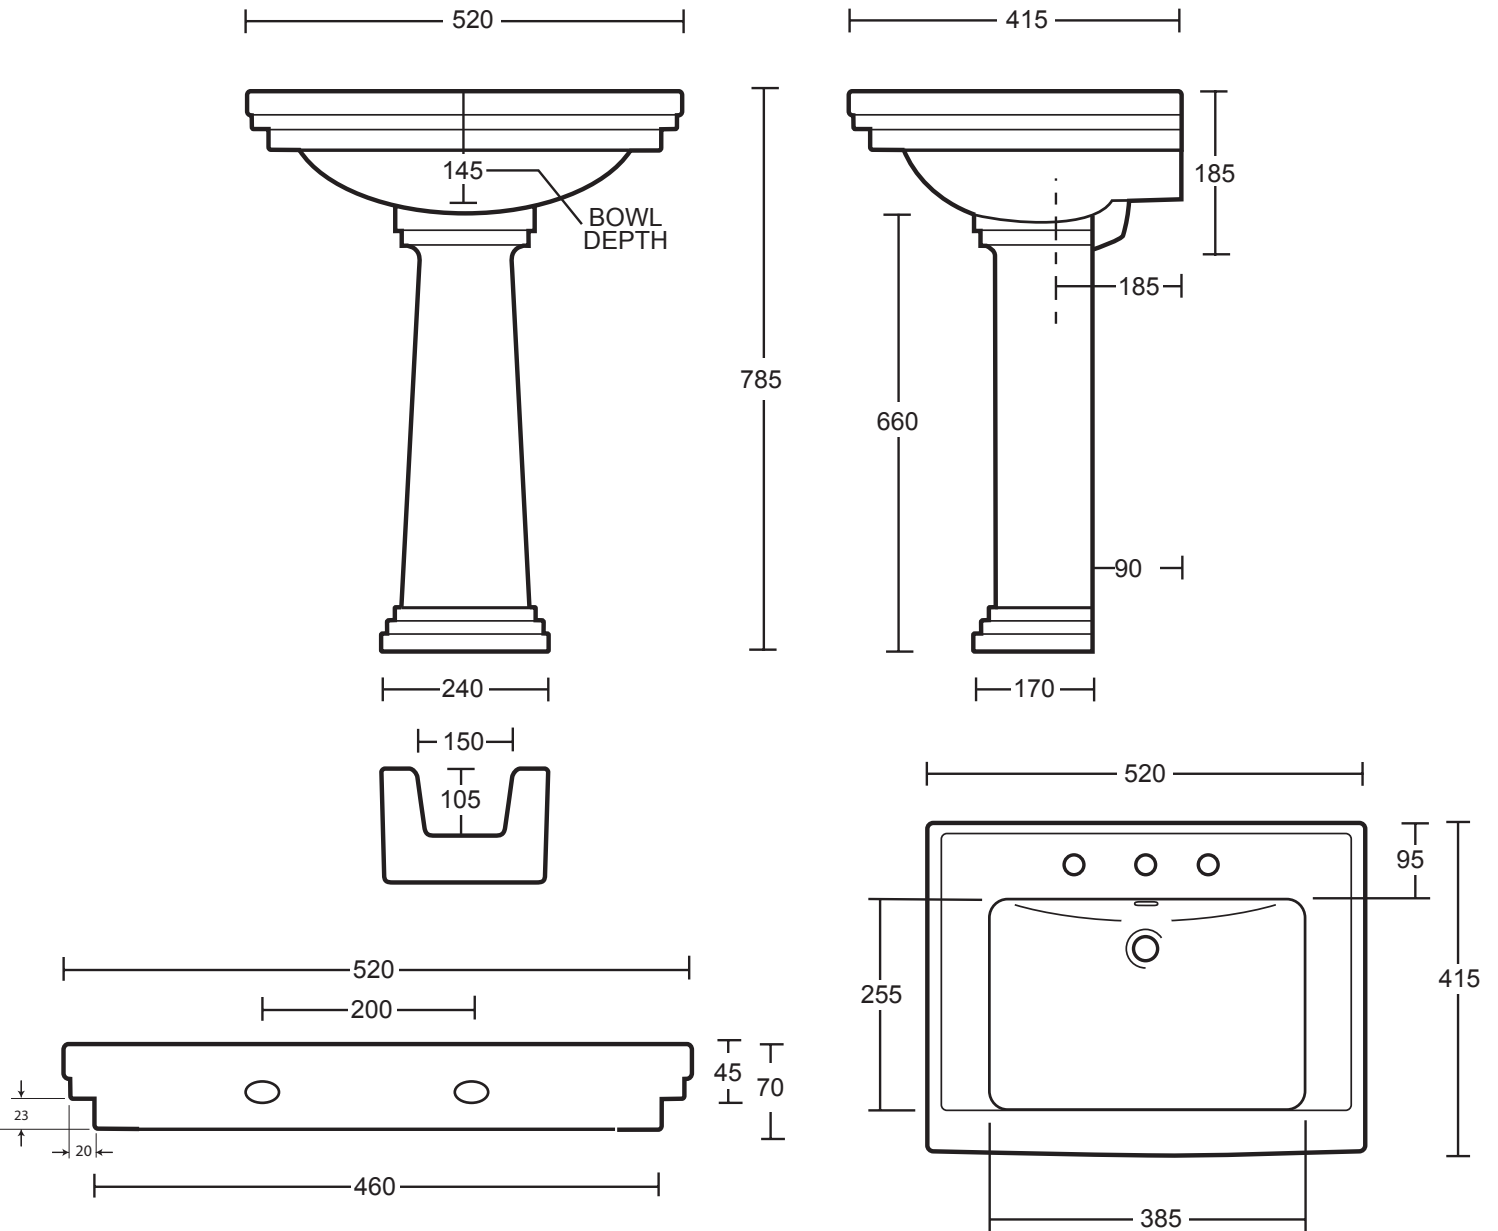

Ceramic Collection

Astoria Deco	Small basin
--------------	-------------

We recommend that all products are purchased with the assistance of a specialist bathroom retailer and always installed by an experienced installer who is a member of a recognized association. All sizes quoted are nominal: items may vary by plus or minus 2% against the figures quoted. When planning installations where dimensions are critical, it is essential that the space allowed for individual items is physically checked. Imperial Bathrooms can not be held liable for any costs associated with items not fitting in any given area. The contents of this statement are based on information correct at the time of publication. We reserve the right to make alterations and changes in product characteristics, fixing, packaging, operation etc at any time without notice.