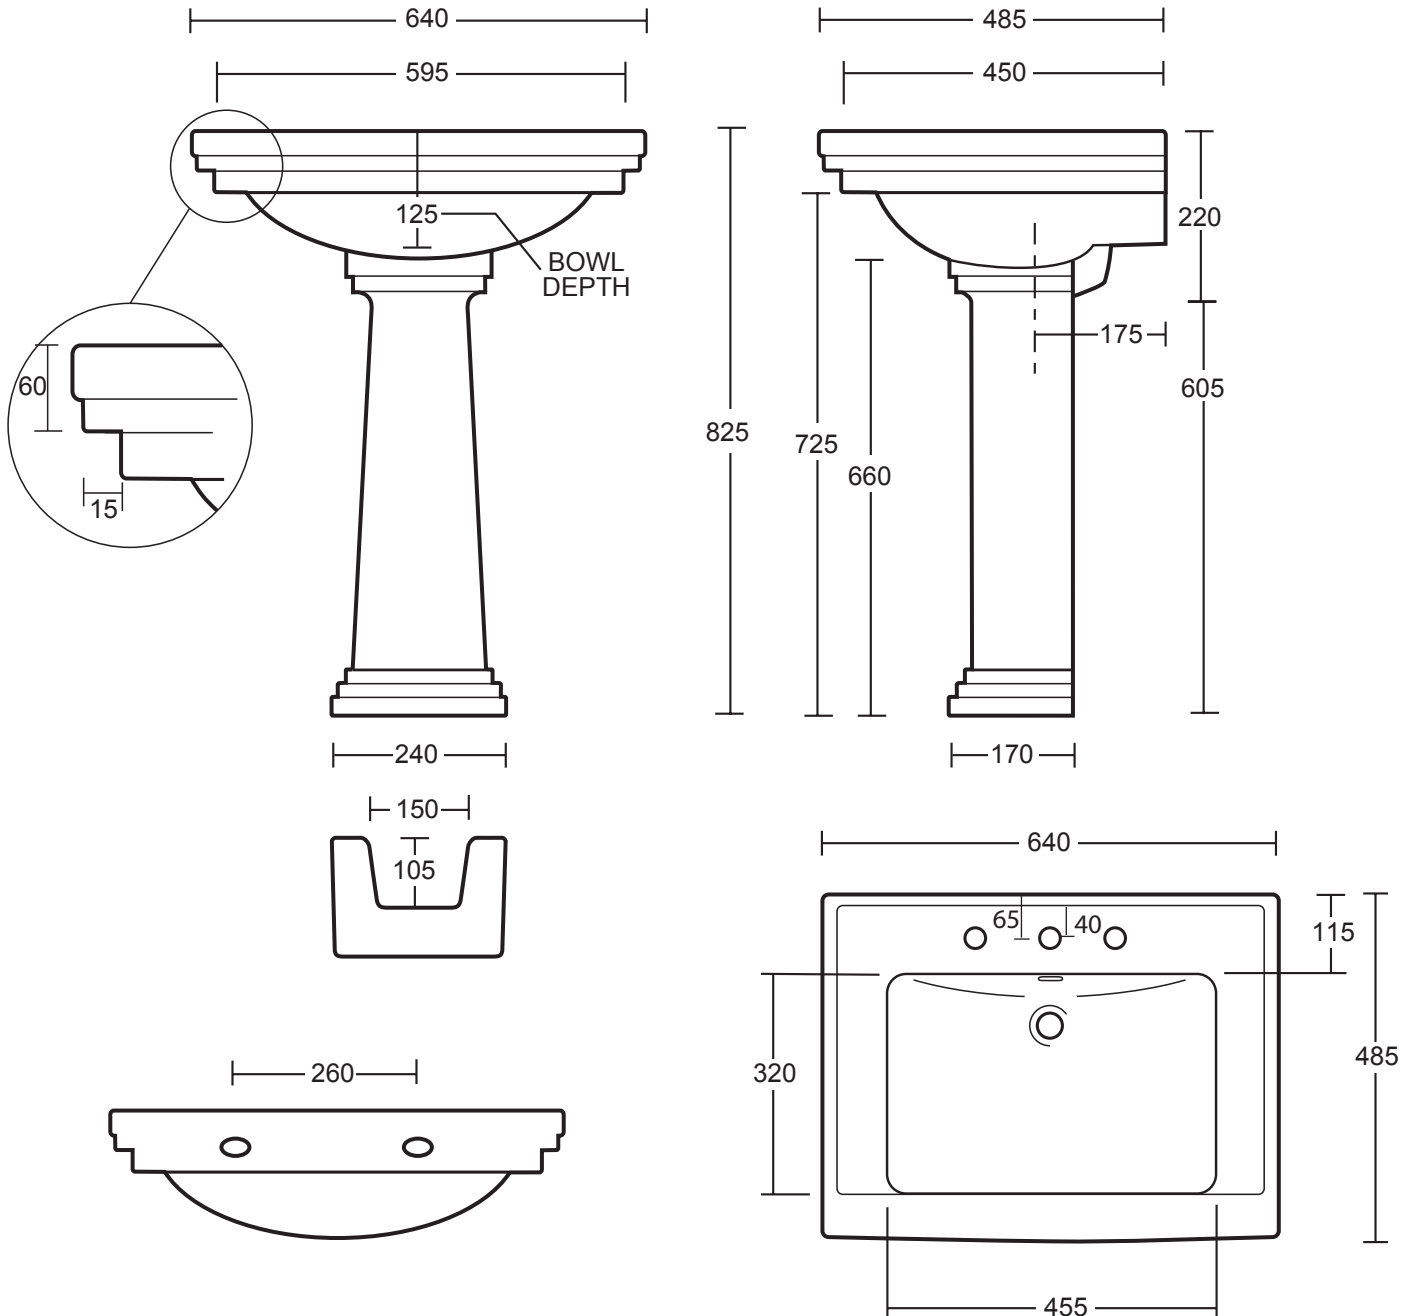

Ceramic Collection	
Astoria Deco	Large basin & Large Pedestal

We recommend that all products are purchased with the assistance of a specialist bathroom retailer and always installed by an experienced installer who is a member of a recognized association. All sizes quoted are nominal: items may vary by plus or minus 2% against the figures quoted. When planning installations where dimensions are critical, it is essential that the space allowed for individual items is physically checked. Imperial Bathrooms can not be held liable for any costs associated with items not fitting in any given area. The contents of this statement are based on information correct at the time of publication. We reserve the right to make alterations and changes in product characteristics, fixing, packaging, operation etc at any time without notice.