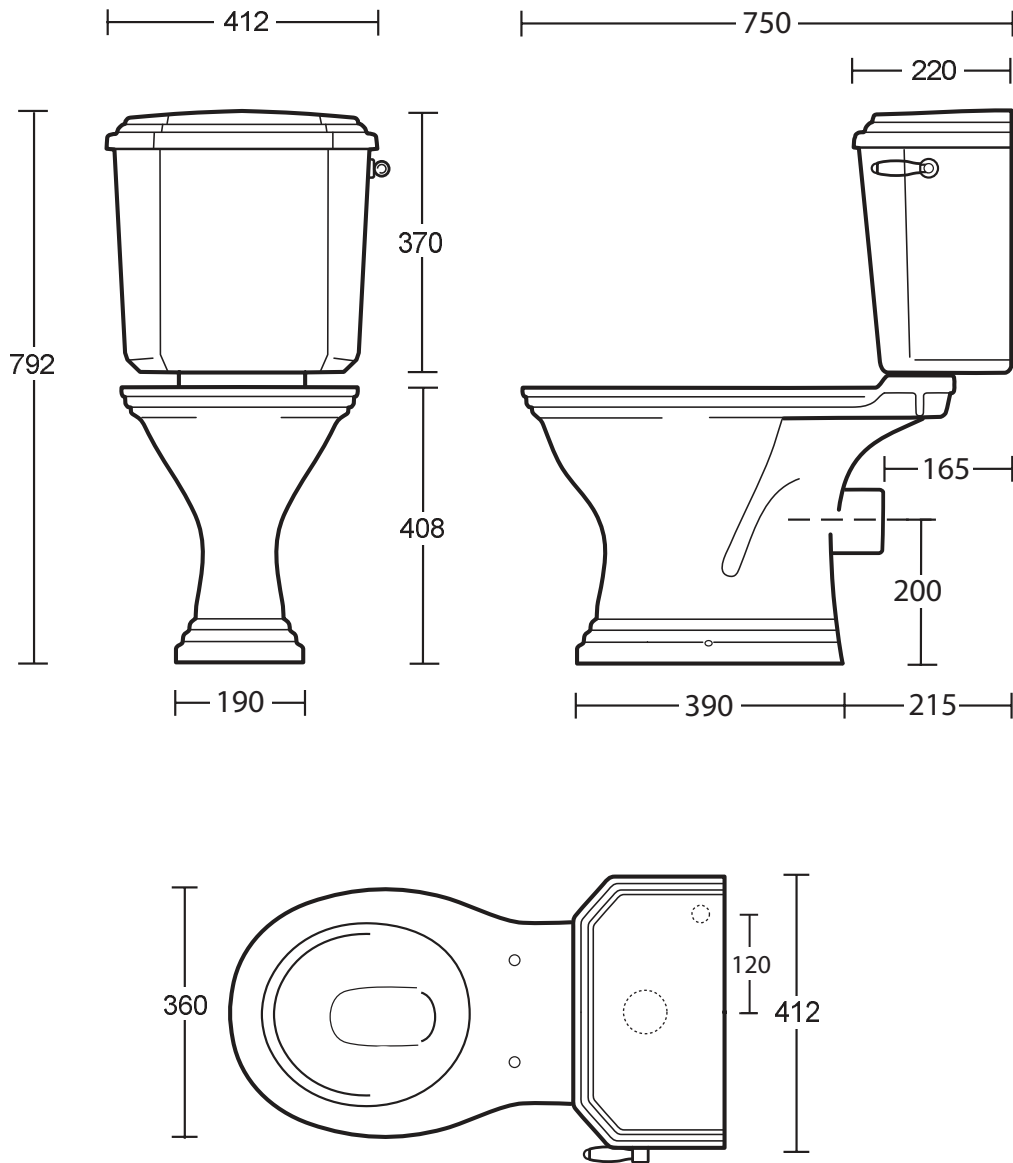

Ceramic Collection	
Astoria Deco	Round bowl pan & close coupled cistern

Cistern attached to pan with bolt through fixings (supplied)

We recommend that all products are purchased with the assistance of a specialist bathroom retailer and always installed by an experienced installer who is a member of a recognized association. All sizes quoted are nominal: items may vary by plus or minus 2% against the figures quoted. When planning installations where dimensions are critical, it is essential that the space allowed for individual items is physically checked. Imperial Bathrooms can not be held liable for any costs associated with items not fitting in any given area. The contents of this statement are based on information correct at the time of publication. We reserve the right to make alterations and changes in product characteristics, fixing, packaging, operation etc at any time without notice.