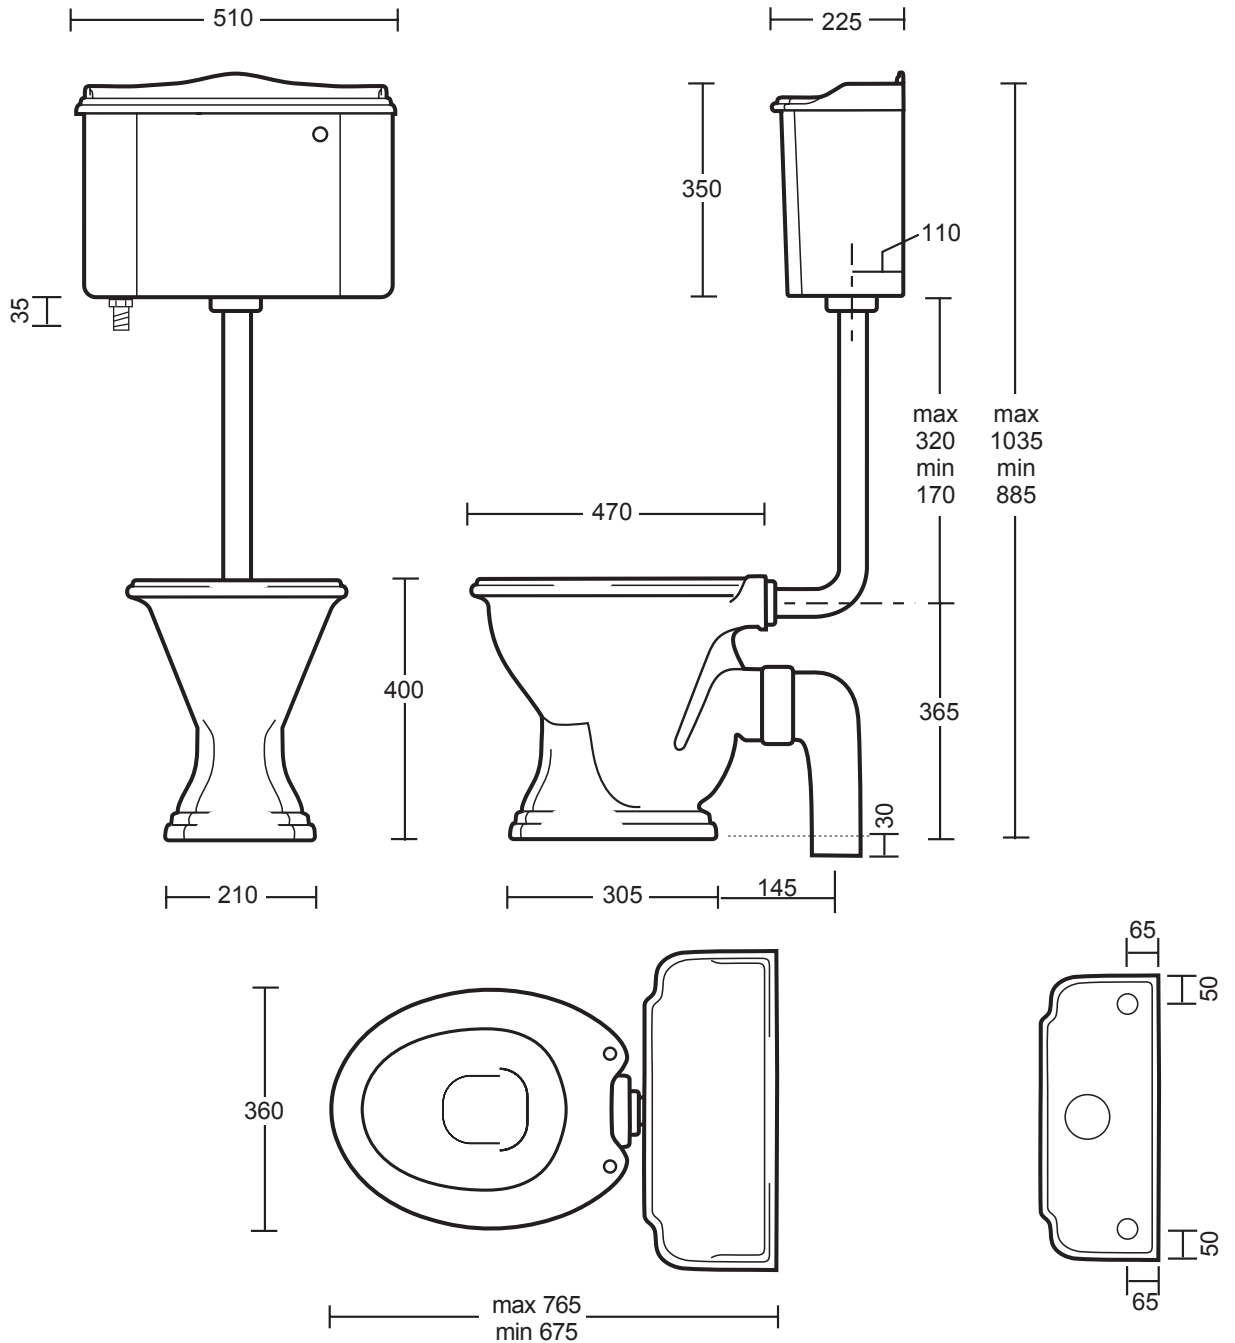

Ceramics Collection

Drift

Low Level Closet

We recommend that all products are purchased with the assistance of a specialist bathroom retailer and always installed by an experienced installer who is a member of a recognized association. All sizes quoted are nominal: items may vary by plus or minus 2% against the figures quoted. When planning installations where dimensions are critical, it is essential that the space allowed for individual items is physically checked. Imperial Bathrooms can not be held liable for any costs associated with items not fitting in any given area. The contents of this statement are based on information correct at the time of publication. We reserve the right to make alterations and changes in product characteristics, fixing, packaging, operation etc at any time without notice.

Ceramics Collection	
Drift	Low Level Closet With 90 Degree Ceramic Connector

We recommend that all products are purchased with the assistance of a specialist bathroom retailer and always installed by an experienced installer who is a member of a recognized association. All sizes quoted are nominal: items may vary by plus or minus 2% against the figures quoted. When planning installations where dimensions are critical, it is essential that the space allowed for individual items is physically checked. Imperial Bathrooms can not be held liable for any costs associated with items not fitting in any given area. The contents of this statement are based on information correct at the time of publication. We reserve the right to make alterations and changes in product characteristics, fixing, packaging, operation etc at any time without notice.