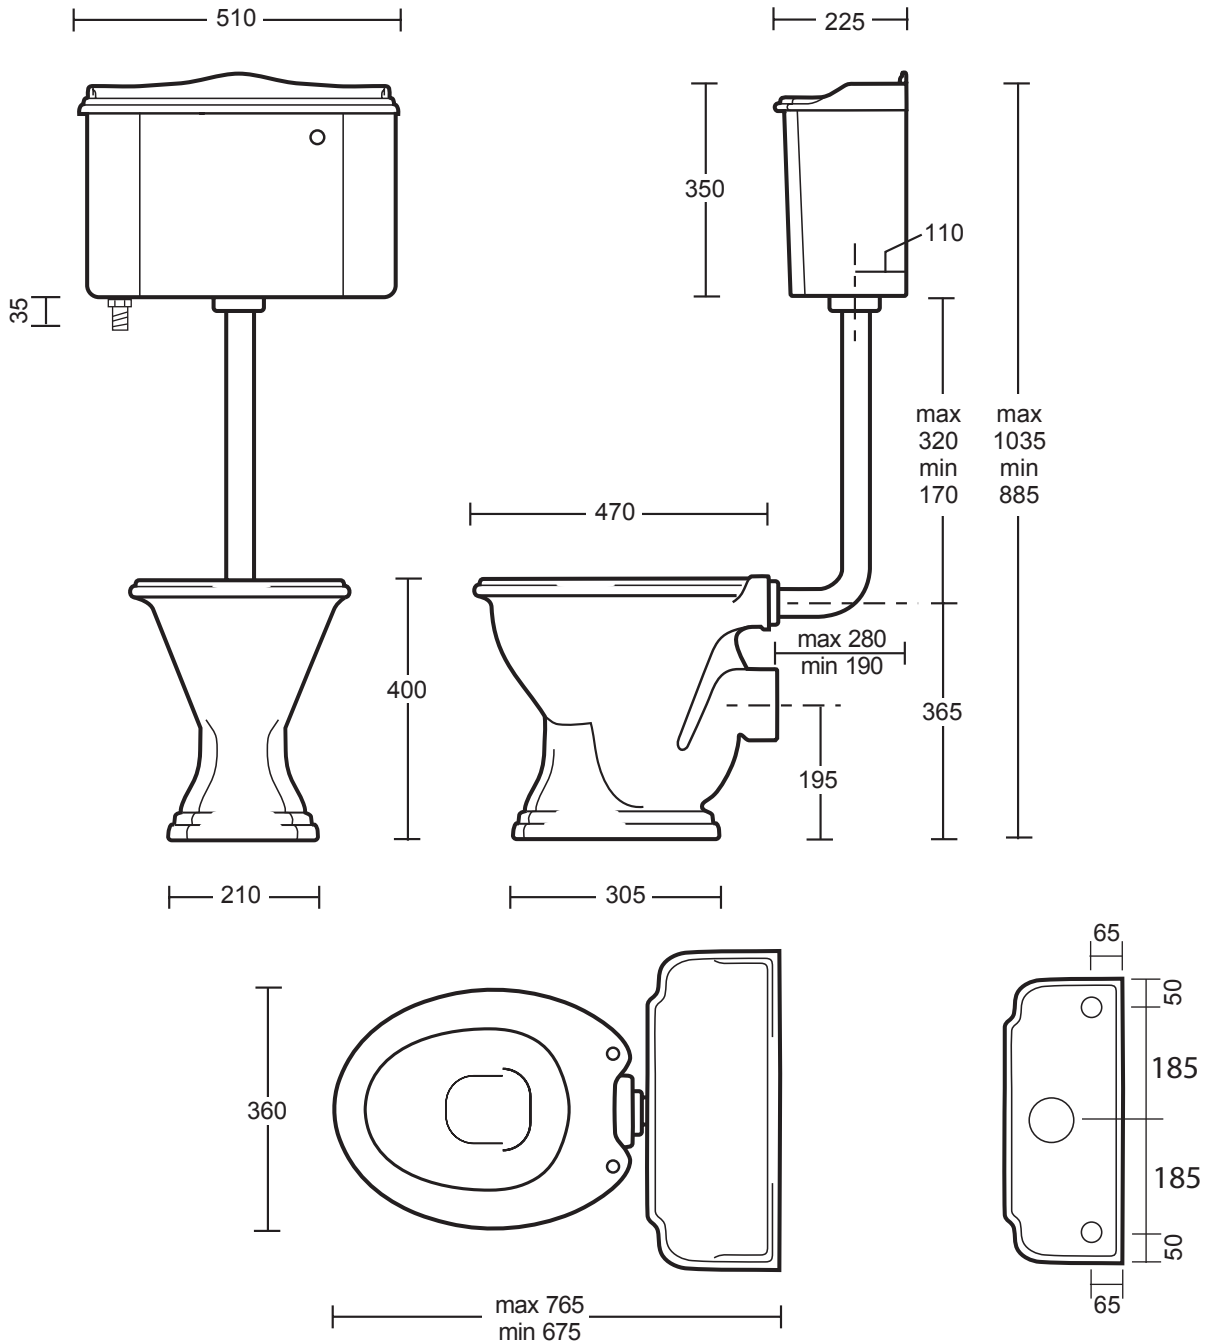

Ceramics Collection

Drift

Low Level Closet

We recommend that all products are purchased with the assistance of a specialist bathroom retailer and always installed by an experienced installer who is a member of a recognized association. All sizes quoted are nominal: items may vary by plus or minus 2% against the figures quoted. When planning installations where dimensions are critical, it is essential that the space allowed for individual items is physically checked. Imperial Bathrooms can not be held liable for any costs associated with items not fitting in any given area. The contents of this statement are based on information correct at the time of publication. We reserve the right to make alterations and changes in product characteristics, fixing, packaging, operation etc at any time without notice.

Ceramics Collection	
Drift	Low Level Closet With 90 Degree Ceramic Connector

We recommend that all products are purchased with the assistance of a specialist bathroom retailer and always installed by an experienced installer who is a member of a recognized association. All sizes quoted are nominal: items may vary by plus or minus 2% against the figures quoted. When planning installations where dimensions are critical, it is essential that the space allowed for individual items is physically checked. Imperial Bathrooms can not be held liable for any costs associated with items not fitting in any given area. The contents of this statement are based on information correct at the time of publication. We reserve the right to make alterations and changes in product characteristics, fixing, packaging, operation etc at any time without notice.