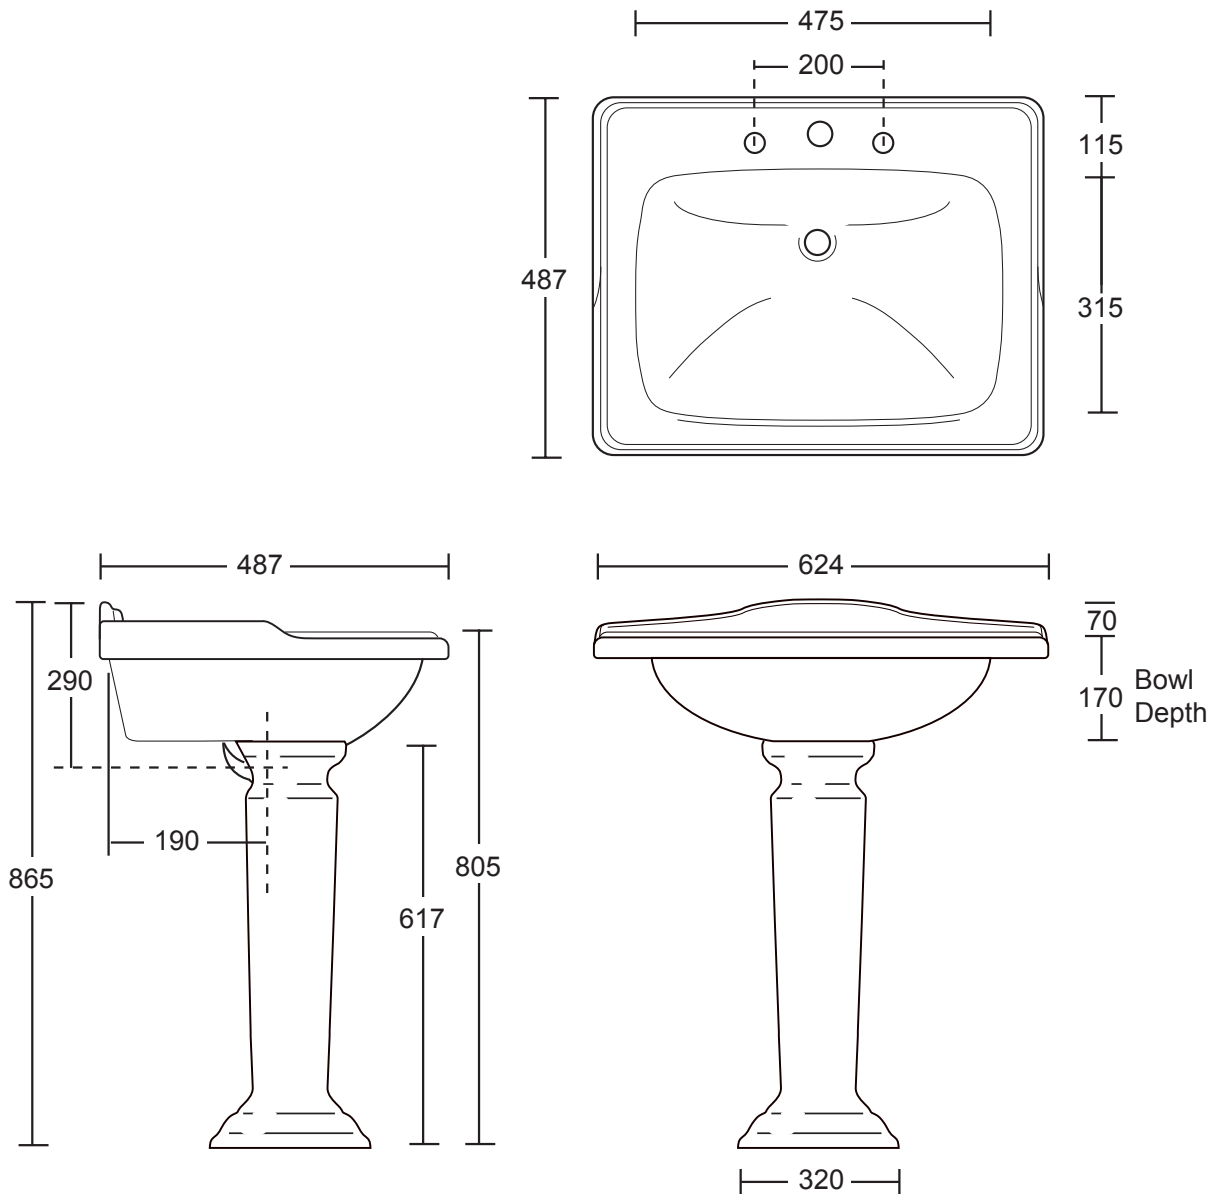

Ceramic Collection	
Delille	Large basin

We recommend that all products are purchased with the assistance of a specialist bathroom retailer and always installed by an experienced installer who is a member of a recognized association. All sizes quoted are nominal: items may vary by plus or minus 2% against the figures quoted. When planning installations where dimensions are critical, it is essential that the space allowed for individual items is physically checked. Imperial Bathrooms can not be held liable for any costs associated with items not fitting in any given area. The contents of this statement are based on information correct at the time of publication. We reserve the right to make alterations and changes in product characteristics, fixing, packaging, operation etc at any time without notice.