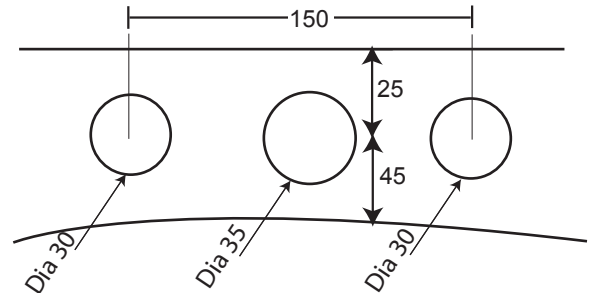

Ceramics Collection	
Heyford	Small Basin

Please Note!
 This basin is designed to fit with all Imperial Bathroom brassware.
 If using another brand of brassware please note that the **maximum** shroud diameter can be no bigger than 50mm due to space constraints.

Underside clearances of tap platform

Topside clearances of tap platform

We recommend that all products are purchased with the assistance of a specialist bathroom retailer and always installed by an experienced installer who is a member of a recognized association. All sizes quoted are nominal: items may vary by plus or minus 2% against the figures quoted. When planning installations where dimensions are critical, it is essential that the space allowed for individual items is physically checked. Imperial Bathrooms can not be held liable for any costs associated with items not fitting in any given area. The contents of this statement are based on information correct at the time of publication. We reserve the right to make alterations and changes in product characteristics, fixing, packaging, operation etc at any time without notice.