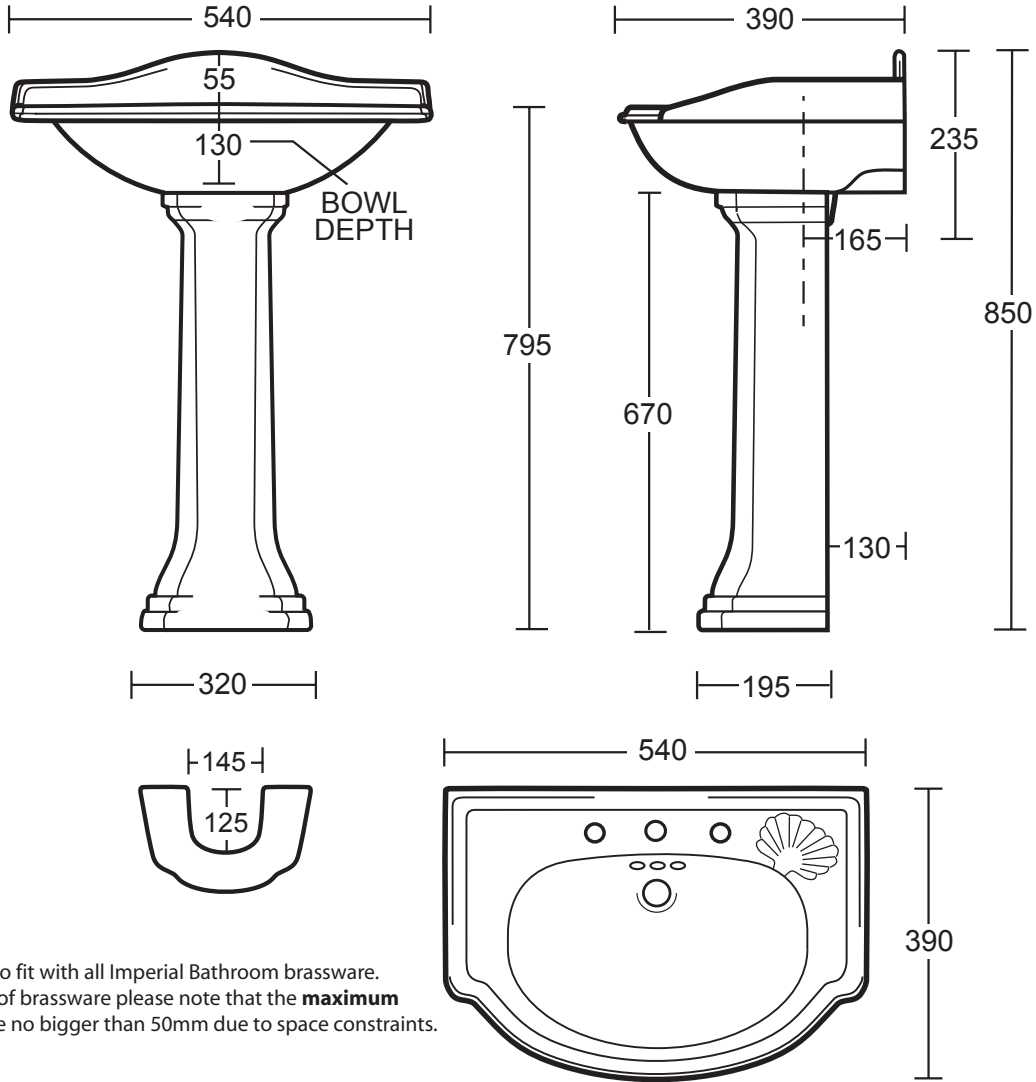

Ceramics Collection	
Heyford	Small Basin

Please Note!
 This basin is designed to fit with all Imperial Bathroom brassware.
 If using another brand of brassware please note that the **maximum** shroud diameter can be no bigger than 50mm due to space constraints.

Underside clearances of tap platform

Topside clearances of tap platform

We recommend that all products are purchased with the assistance of a specialist bathroom retailer and always installed by an experienced installer who is a member of a recognized association. All sizes quoted are nominal: items may vary by plus or minus 2% against the figures quoted. When planning installations where dimensions are critical, it is essential that the space allowed for individual items is physically checked. Imperial Bathrooms can not be held liable for any costs associated with items not fitting in any given area. The contents of this statement are based on information correct at the time of publication. We reserve the right to make alterations and changes in product characteristics, fixing, packaging, operation etc at any time without notice.