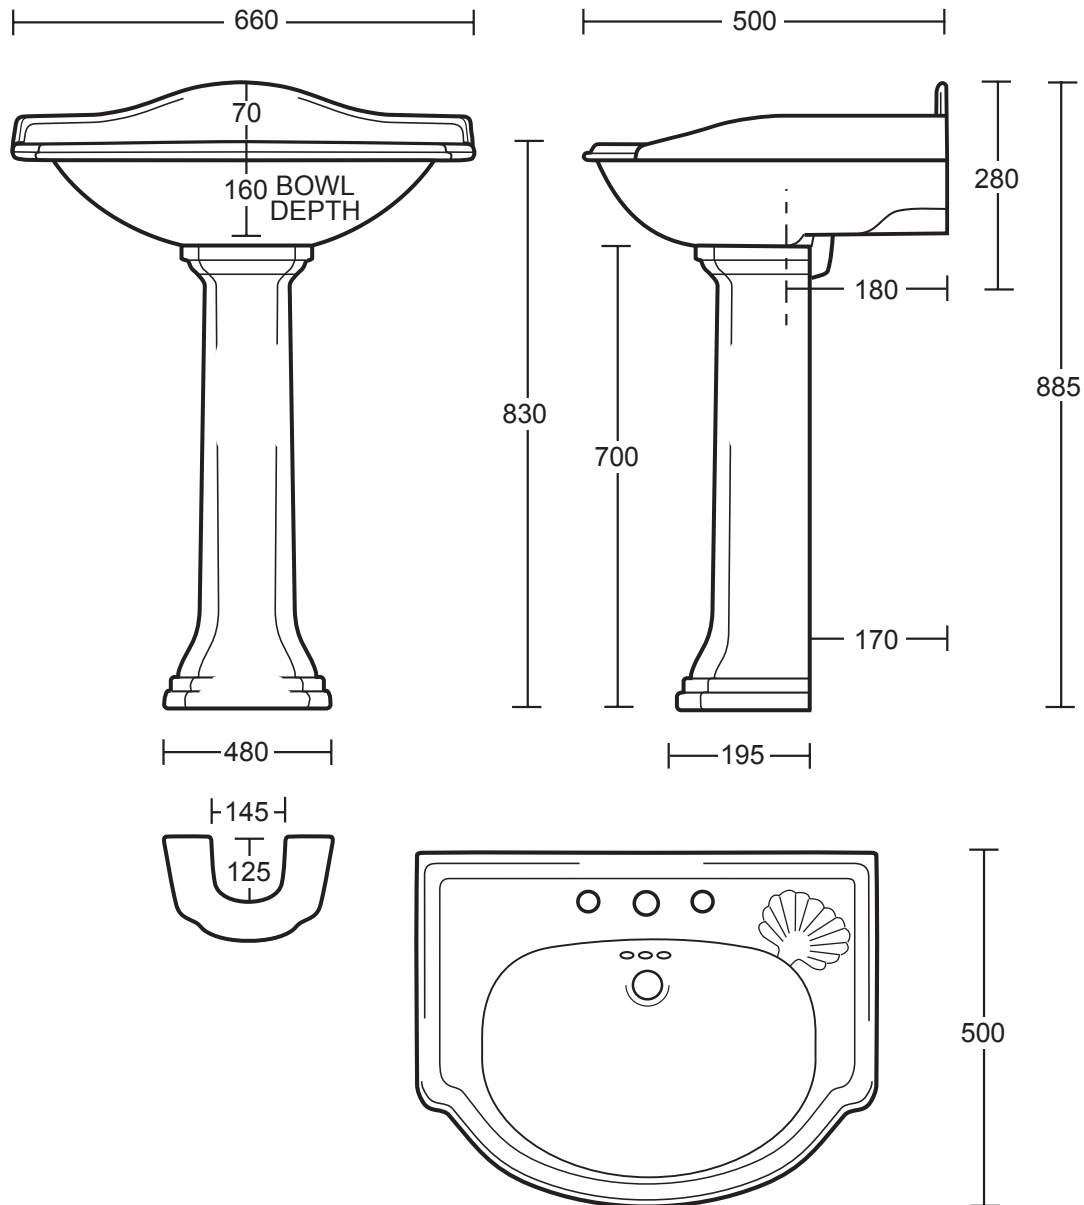

Ceramics Collection	
Hayford	Large Basin

We recommend that all products are purchased with the assistance of a specialist bathroom retailer and always installed by an experienced installer who is a member of a recognized association. All sizes quoted are nominal: items may vary by plus or minus 2% against the figures quoted. When planning installations where dimensions are critical, it is essential that the space allowed for individual items is physically checked. Imperial Bathrooms can not be held liable for any costs associated with items not fitting in any given area. The contents of this statement are based on information correct at the time of publication. We reserve the right to make alterations and changes in product characteristics, fixing, packaging, operation etc at any time without notice.