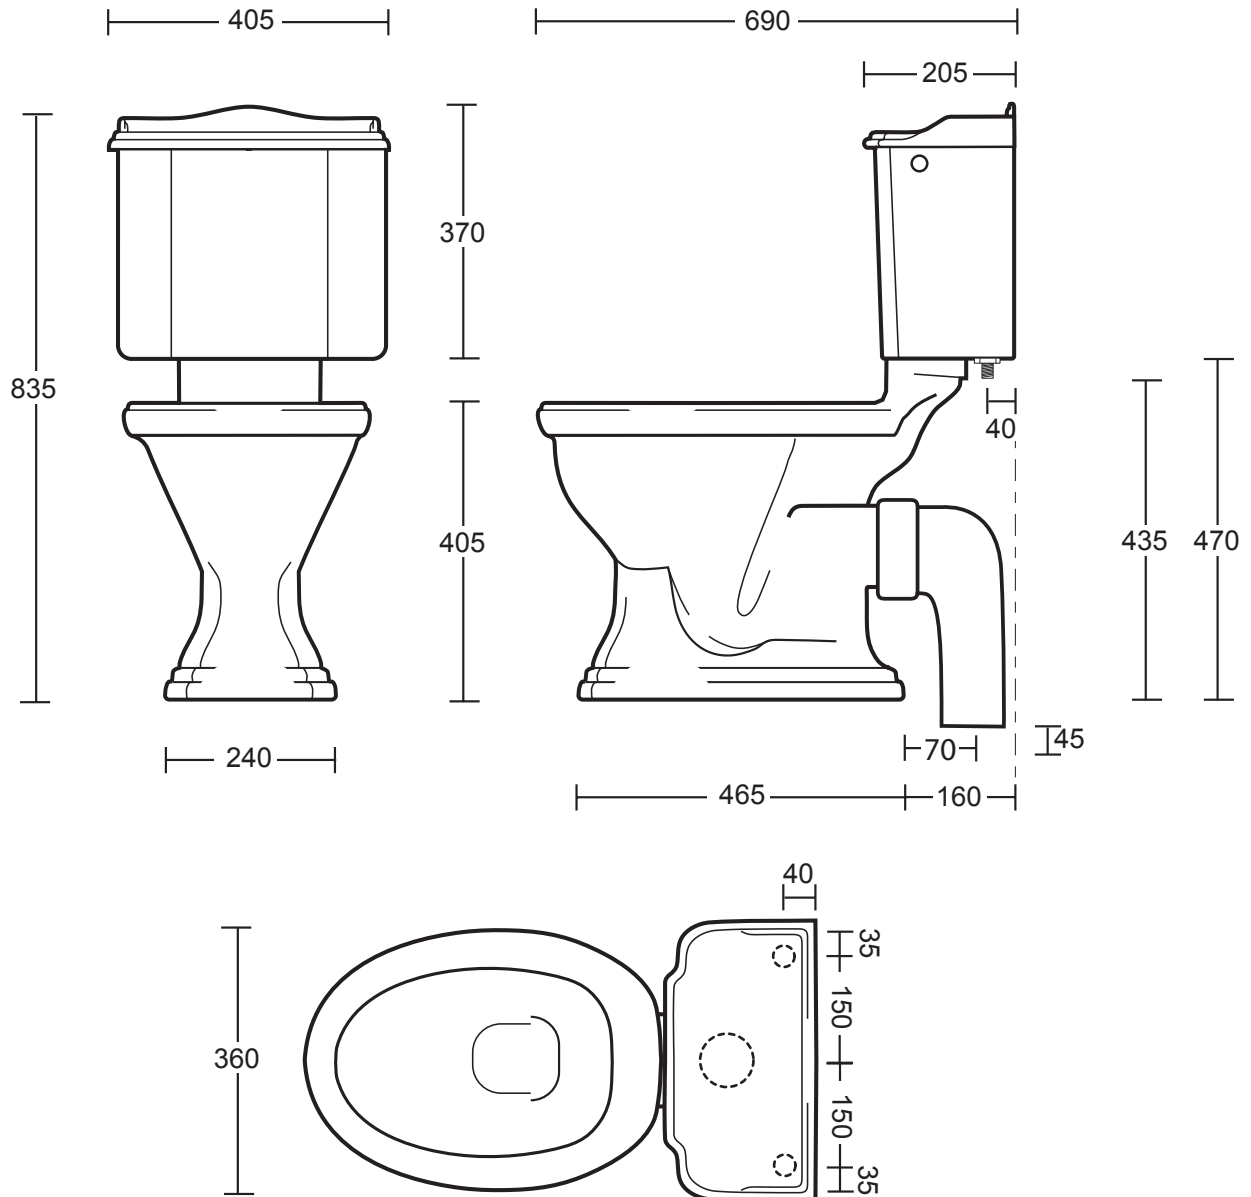

Ceramics Collection	
Heyford	Close Coupled Closet

We recommend that all products are purchased with the assistance of a specialist bathroom retailer and always installed by an experienced installer who is a member of a recognized association. All sizes quoted are nominal: items may vary by plus or minus 2% against the figures quoted. When planning installations where dimensions are critical, it is essential that the space allowed for individual items is physically checked. Imperial Bathrooms can not be held liable for any costs associated with items not fitting in any given area. The contents of this statement are based on information correct at the time of publication. We reserve the right to make alterations and changes in product characteristics, fixing, packaging, operation etc at any time without notice.

Ceramics Collection	
Heyford	Close Coupled Closet & 90 Degree Ceramic Connector

We recommend that all products are purchased with the assistance of a specialist bathroom retailer and always installed by an experienced installer who is a member of a recognized association. All sizes quoted are nominal: items may vary by plus or minus 2% against the figures quoted. When planning installations where dimensions are critical, it is essential that the space allowed for individual items is physically checked. Imperial Bathrooms can not be held liable for any costs associated with items not fitting in any given area. The contents of this statement are based on information correct at the time of publication. We reserve the right to make alterations and changes in product characteristics, fixing, packaging, operation etc at any time without notice.