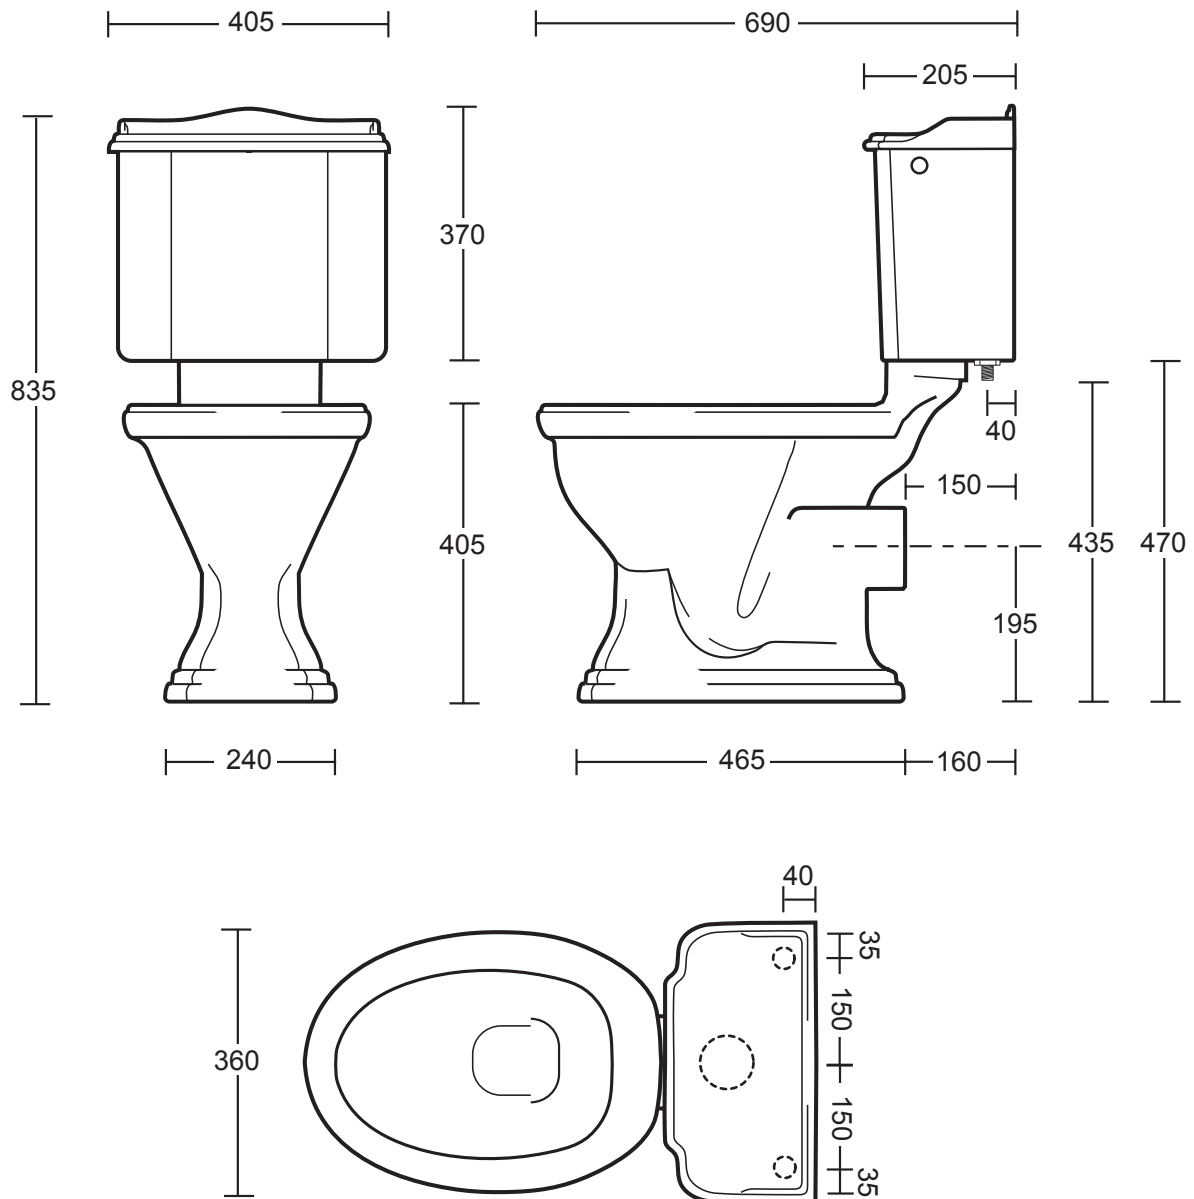

Ceramics Collection	
Heyford	Close Coupled Closet

We recommend that all products are purchased with the assistance of a specialist bathroom retailer and always installed by an experienced installer who is a member of a recognized association. All sizes quoted are nominal: items may vary by plus or minus 2% against the figures quoted. When planning installations where dimensions are critical, it is essential that the space allowed for individual items is physically checked. Imperial Bathrooms can not be held liable for any costs associated with items not fitting in any given area. The contents of this statement are based on information correct at the time of publication. We reserve the right to make alterations and changes in product characteristics, fixing, packaging, operation etc at any time without notice.

Ceramics Collection	
Heyford	Close Coupled Closet & 90 Degree Ceramic Connector

We recommend that all products are purchased with the assistance of a specialist bathroom retailer and always installed by an experienced installer who is a member of a recognized association. All sizes quoted are nominal: items may vary by plus or minus 2% against the figures quoted. When planning installations where dimensions are critical, it is essential that the space allowed for individual items is physically checked. Imperial Bathrooms can not be held liable for any costs associated with items not fitting in any given area. The contents of this statement are based on information correct at the time of publication. We reserve the right to make alterations and changes in product characteristics, fixing, packaging, operation etc at any time without notice.