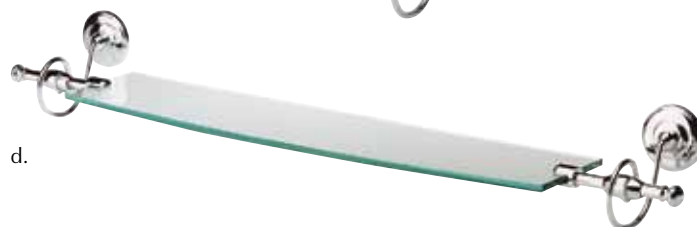

Available in Chrome, Antique Gold or Polished Nickel

d. Wall mounted glass shelf 70cm

Available in Chrome, Antique Gold or Polished Nickel

e. Mirror brackets

Available in Chrome, Antique Gold or Polished Nickel

For use with Thurlestone, Linea and Barrington mirror

f. Wall mounted towel ring

Available in Chrome, Antique Gold or Polished Nickel

g. Free-standing toilet brush

Available in Chrome, Antique Gold or Polished Nickel

h. Wall mounted soap dish

Available in Chrome, Antique Gold or Polished Nickel

i. Wall mounted tumbler

Available in Chrome, Antique Gold or Polished Nickel

a.

b.

c.

d.

e.

f.

g.

h.

i.

Rondine

A perfect fusion of gleaming chrome and pure white ceramic details. Rondine is a natural accessory choice to complete any of our ceramic ware collections.

a. Wall mounted toilet roll holder