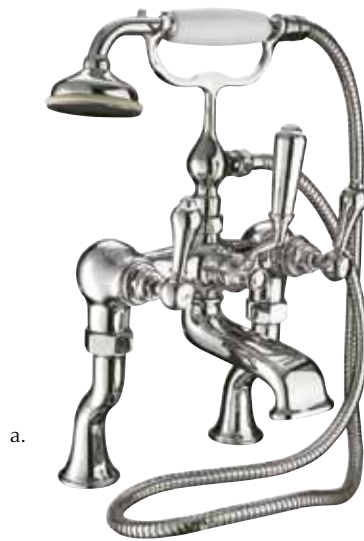

Regent

A very successful crossover design that draws traditional and contemporary elements together in perfect harmony.

1. **a. Bath shower mixer deck mounted,**
   complete with shower kit
   Available in Chrome, Antique Gold
   or Polished Nickel

a.

1. **Bath shower mixer wall mounted,**
   complete with shower kit (not shown)
   Available in Chrome, Antique Gold
   or Polished Nickel