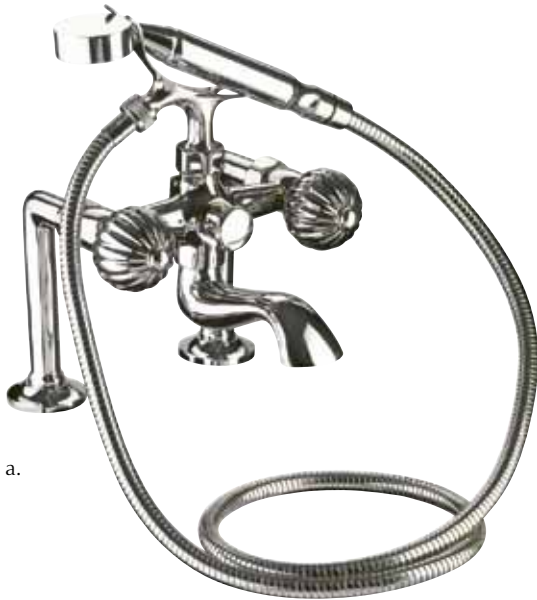

a.

b.

c.

d.

CISNE

A charmingly successful combination of a classic cross-head tap with a graceful filler design.

a. Bath shower mixer kit, deck mounted

Available in Chrome, Antique Gold or Polished Nickel

Floor mounted stand-pipe kit
(not shown)

Available in Chrome, Antique Gold or Polished Nickel

For use with bath shower mixer

Bath shower mixer kit, wall mounted
(not shown)

Available in Chrome, Antique Gold or Polished Nickel

a.

a. Bath shower mixer kit

Available in Chrome, Antique Gold or Polished Nickel

Floor mounted stand-pipe kit

(not shown)
Available in Chrome, Antique Gold or Polished Nickel

For use with bath shower mixer

Bath shower mixer kit, wall mounted

(not shown)
Available in Chrome, Antique Gold or Polished Nickel

b. 4-hole bath filler kit

Available in Chrome, Antique Gold or Polished Nickel

b.

c. Basin mono mixer kit