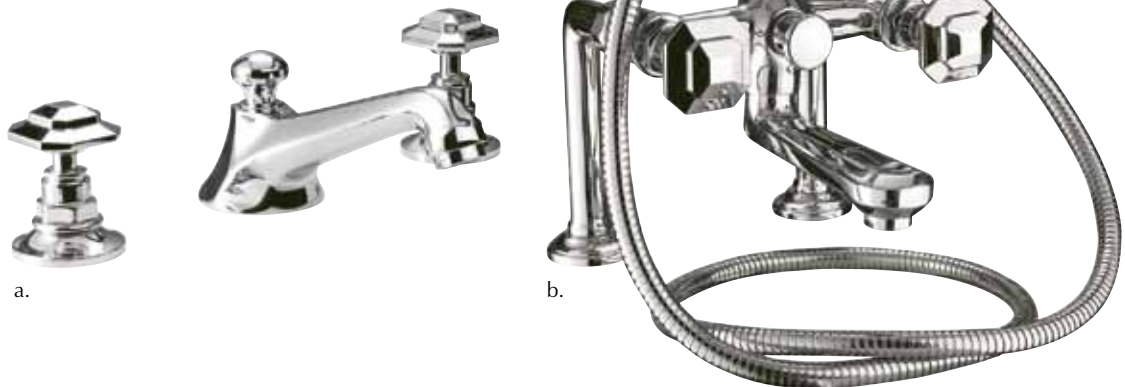

a.

b.

c.

d.

CISNE

A charmingly successful combination of a classic cross-head tap with a graceful filler design.

a. Bath shower mixer kit, deck mounted

Available in Chrome, Antique Gold or Polished Nickel

For use with bath shower mixer

Bath shower mixer kit, wall mounted
(not shown)

Available in Chrome, Antique Gold or Polished Nickel

c. Basin mono mixer kit

Available in Chrome, Antique Gold or Polished Nickel

d. Bidet mono mixer kit

Available in Chrome, Antique Gold or Polished Nickel

e. 4-hole bath filler kit with shower handset

Available in Chrome, Antique Gold or Polished Nickel

f. Stopcock kit

Available in Chrome, Antique Gold or Polished Nickel

GIOIELLO

Here, a gracefully arching filler is imaginatively teamed with a tap head design inspired by forms often seen in Middle Eastern jewellery and architecture.

a. 4-hole bath filler and handset kit