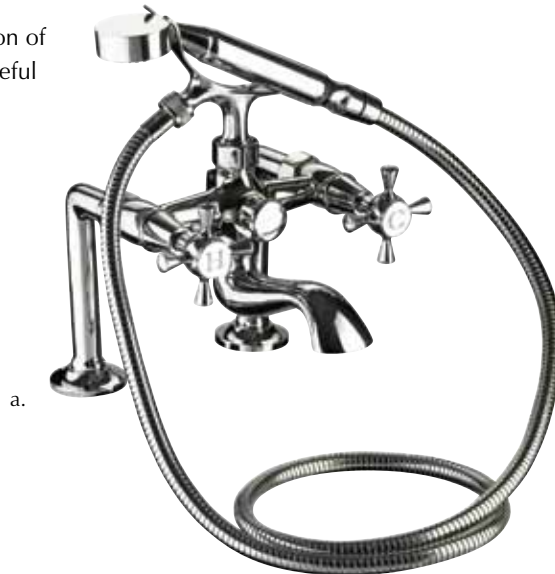

a.

b.

c.

d.

CISNE

A charmingly successful combination of a classic cross-head tap with a graceful filler design.

a. Bath shower mixer kit, deck mounted

Available in Chrome, Antique Gold or Polished Nickel

Floor mounted stand-pipe kit
(not shown)

Available in Chrome, Antique Gold or Polished Nickel

For use with bath shower mixer

Bath shower mixer kit, wall mounted
(not shown)

Available in Chrome, Antique Gold or Polished Nickel