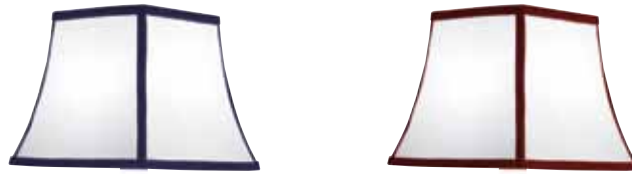

OXFORD COLLECTION

1. **a. Astoria wall light with the Oxford Blue trim shade**
   Available in Chrome or Antique Gold

a.

1. **b. Astoria wall light with the Oxford Ruby trim shade**
   Available in Chrome or Antique Gold

b.

c.

1. **c. Astoria wall light with the Oxford Black trim shade**
   Available in Chrome or Antique Gold

d.

1. **d. Astoria wall light with the Oxford Oval Ruby trim shade**
   Available in Chrome or Antique Gold

e.

1. **e. Astoria wall light with the Oxford Oval Black trim shade**
   Available in Chrome or Antique Gold

f.

1. **f. Astoria wall light with the Oxford Oval Blue trim shade**
   Available in Chrome or Antique Gold

g.

1. **g. Heyford double wall light with the Oxford Ruby trim shade**
   Available in Chrome

h.

1. **h. Heyford double wall light with the Oxford White shade**
   Available in Chrome

i.

1. **i. Heyford double wall light with the Oxford Blue trim shade**
   Available in Chrome

1. **Heyford double wall light with the Oxford Black trim shade**
   (not shown)
   Available in Chrome

IMPORTANT: All lamps have been tested and rated at IP44, suitable for use in Bathroom Zones 2 and Outside Zone. For more information please refer to the back of this guide.