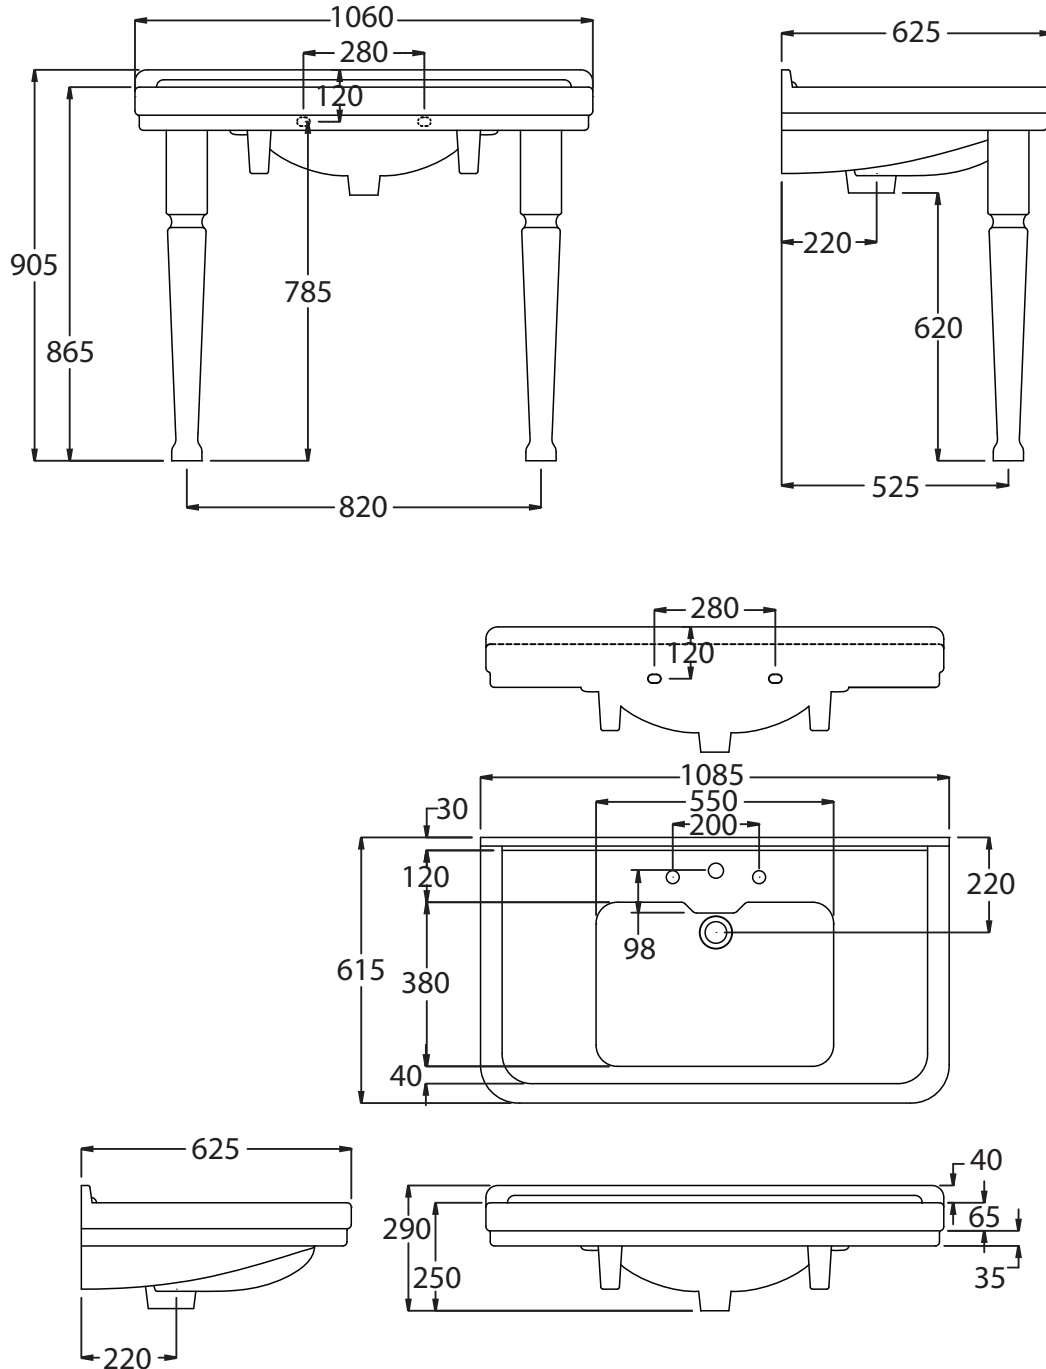

Ceramic Collection	
Chelsea	Console basin with console basin leg set

We recommend that all products are purchased with the assistance of a specialist bathroom retailer and always installed by an experienced installer who is a member of a recognized association. All sizes quoted are nominal: items may vary by plus or minus 2% against the figures quoted. When planning installations where dimensions are critical, it is essential that the space allowed for individual items is physically checked. Imperial Bathrooms can not be held liable for any costs associated with items not fitting in any given area. The contents of this statement are based on information correct at the time of publication. We reserve the right to make alterations and changes in product characteristics, fixing, packaging, operation etc at any time without notice.