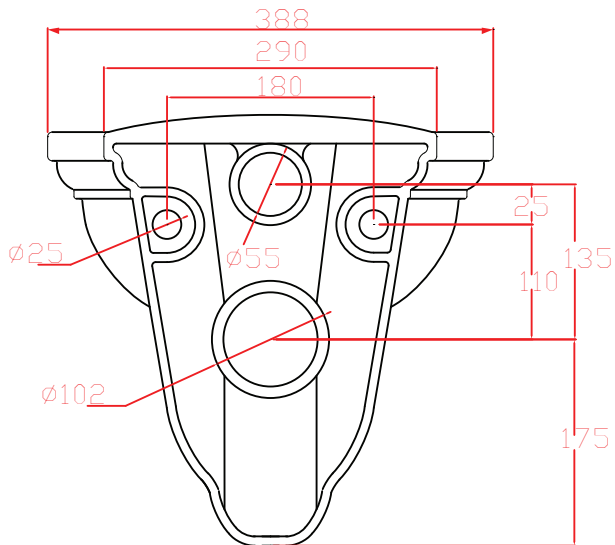

Ceramic Collection	
Radcliffe	Wall Hung WC Pan

We recommend that all products are purchased with the assistance of a specialist bathroom retailer and always installed by an experienced installer who is a member of a recognized association. All sizes quoted are nominal: items may vary by plus or minus 2% against the figures quoted. When planning installations where dimensions are critical, it is essential that the space allowed for individual items is physically checked. Imperial Bathrooms can not be held liable for any costs associated with items not fitting in any given area. The contents of this statement are based on information correct at the time of publication. We reserve the right to make alterations and changes in product characteristics, fixing, packaging, operation etc at any time without notice.