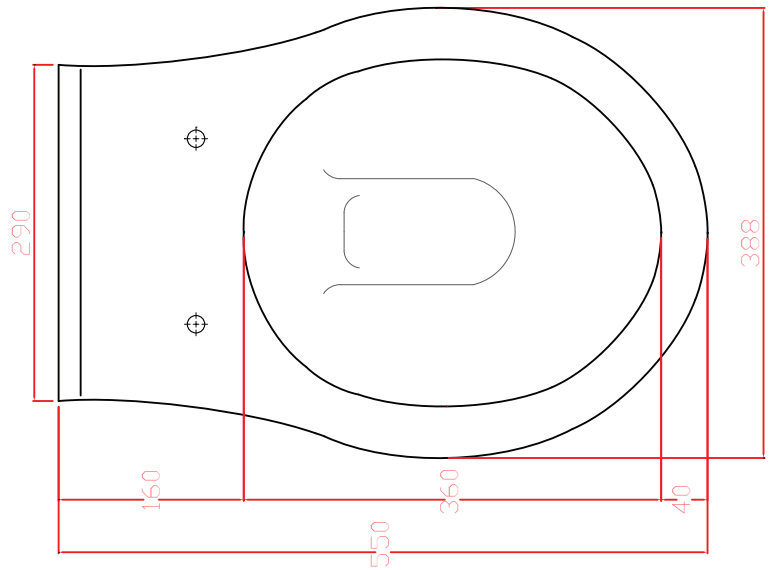

Ceramic Collection	
Radcliffe	Wall Hung WC Pan

We recommend that all products are purchased with the assistance of a specialist bathroom retailer and always installed by an experienced installer who is a member of a recognized association. All sizes quoted are nominal: items may vary by plus or minus 2% against the figures quoted. When planning installations where dimensions are critical, it is essential that the space allowed for individual items is physically checked. Imperial Bathrooms can not be held liable for any costs associated with items not fitting in any given area. The contents of this statement are based on information correct at the time of publication. We reserve the right to make alterations and changes in product characteristics, fixing, packaging, operation etc at any time without notice.