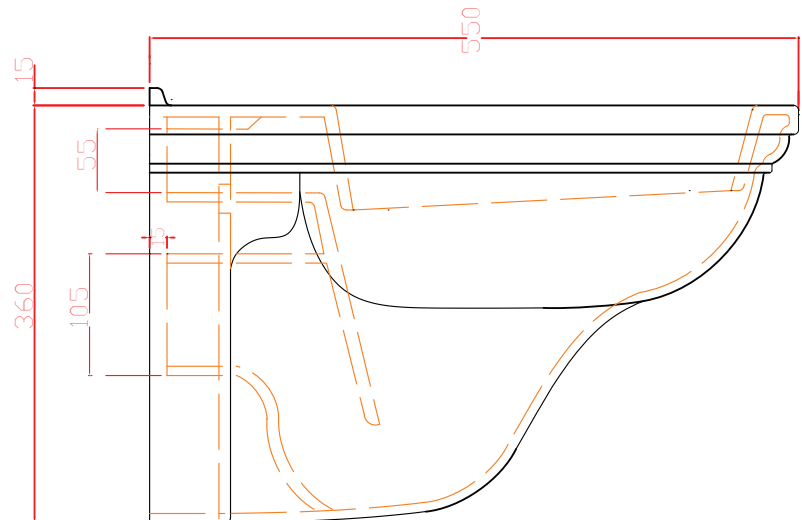

Ceramic Collection	
Radcliffe	Wall Hung WC Pan

We recommend that all products are purchased with the assistance of a specialist bathroom retailer and always installed by an experienced installer who is a member of a recognized association. All sizes quoted are nominal: items may vary by plus or minus 2% against the figures quoted. When planning installations where dimensions are critical, it is essential that the space allowed for individual items is physically checked. Imperial Bathrooms can not be held liable for any costs associated with items not fitting in any given area. The contents of this statement are based on information correct at the time of publication. We reserve the right to make alterations and changes in product characteristics, fixing, packaging, operation etc at any time without notice.