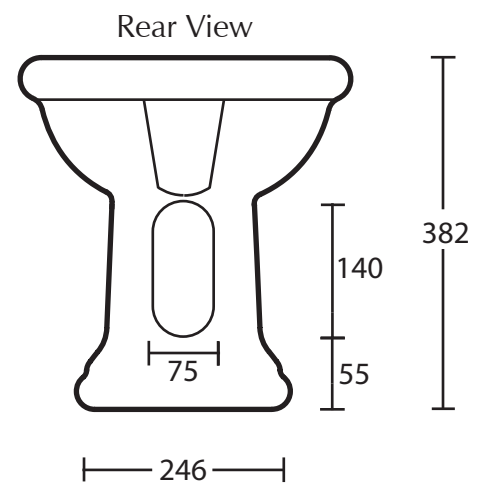

Ceramic Collection	
Bergier	Bidet (1 tap hole)

We recommend that all products are purchased with the assistance of a specialist bathroom retailer and always installed by an experienced installer who is a member of a recognized association. All sizes quoted are nominal: items may vary by plus or minus 2% against the figures quoted. When planning installations where dimensions are critical, it is essential that the space allowed for individual items is physically checked. Imperial Bathrooms can not be held liable for any costs associated with items not fitting in any given area. The contents of this statement are based on information correct at the time of publication. We reserve the right to make alterations and changes in product characteristics, fixing, packaging, operation etc at any time without notice.