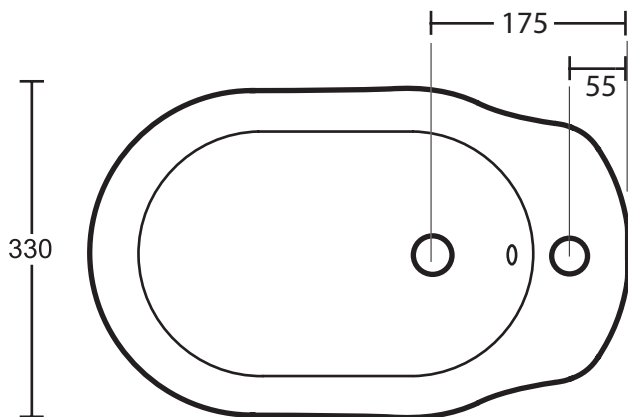

Ceramic Collection	
Bergier	Bidet (1 tap hole)

We recommend that all products are purchased with the assistance of a specialist bathroom retailer and always installed by an experienced installer who is a member of a recognized association. All sizes quoted are nominal: items may vary by plus or minus 2% against the figures quoted. When planning installations where dimensions are critical, it is essential that the space allowed for individual items is physically checked. Imperial Bathrooms can not be held liable for any costs associated with items not fitting in any given area. The contents of this statement are based on information correct at the time of publication. We reserve the right to make alterations and changes in product characteristics, fixing, packaging, operation etc at any time without notice.