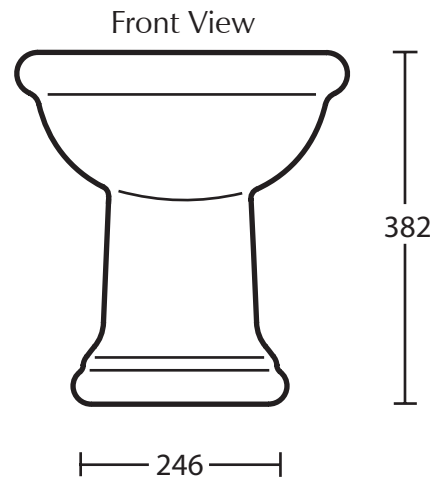

Ceramic Collection	
Bergier	Bidet (1 tap hole)

We recommend that all products are purchased with the assistance of a specialist bathroom retailer and always installed by an experienced installer who is a member of a recognized association. All sizes quoted are nominal: items may vary by plus or minus 2% against the figures quoted. When planning installations where dimensions are critical, it is essential that the space allowed for individual items is physically checked. Imperial Bathrooms can not be held liable for any costs associated with items not fitting in any given area. The contents of this statement are based on information correct at the time of publication. We reserve the right to make alterations and changes in product characteristics, fixing, packaging, operation etc at any time without notice.