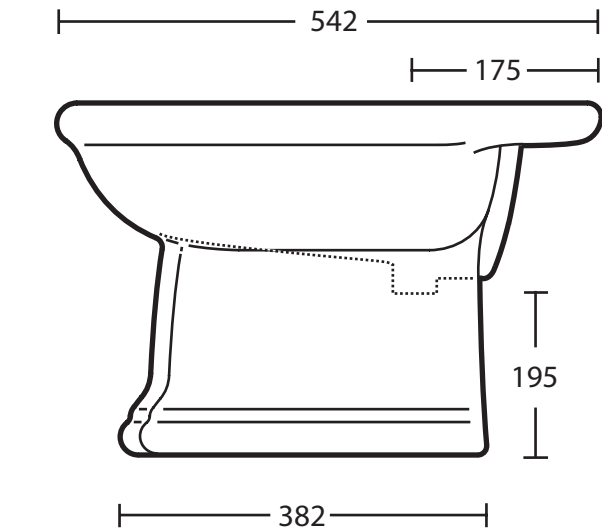

Ceramic Collection	
Bergier	Bidet (1 tap hole)

We recommend that all products are purchased with the assistance of a specialist bathroom retailer and always installed by an experienced installer who is a member of a recognized association. All sizes quoted are nominal: items may vary by plus or minus 2% against the figures quoted. When planning installations where dimensions are critical, it is essential that the space allowed for individual items is physically checked. Imperial Bathrooms can not be held liable for any costs associated with items not fitting in any given area. The contents of this statement are based on information correct at the time of publication. We reserve the right to make alterations and changes in product characteristics, fixing, packaging, operation etc at any time without notice.